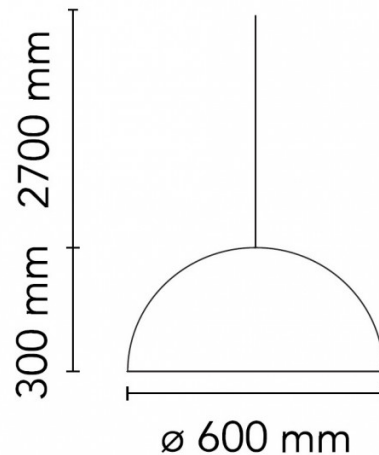

PRODUCT SPECIFICATION

- Light Source:** 1 x max 20W LED E27 (excluded)
- IP Code:** 20
- Dimming:** Dimmable via mains phase dimming
- Dimensions:** Ø60cm
30cm shade height
270cm cable length

For all sales and technical enquiries, please contact: