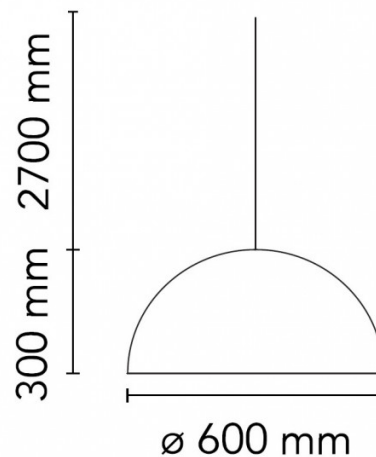

## PRODUCT SPECIFICATION

**Light Source:** 1 x max 20W LED E27 (excluded)

**IP Code:** 20

**Dimming:** Dimmable via mains phase dimming

**Dimensions:** Ø60cm  
30cm shade height  
270cm cable length

**For all sales and technical enquiries, please contact:**