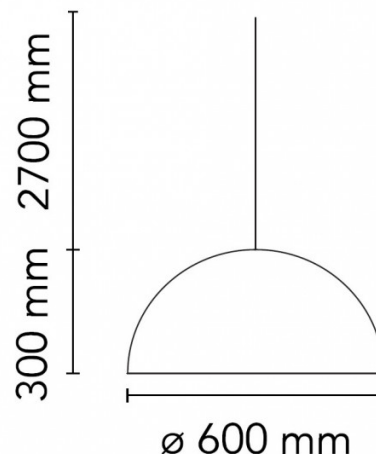

## PRODUCT SPECIFICATION

**Light Source:** 1 x max 20W LED E27 (excluded)

**IP Code:** 20

**Dimming:** Dimmable via mains phase dimming

**Dimensions:** Ø60cm  
30cm shade height  
270cm cable length

**For all sales and technical enquiries, please contact:**