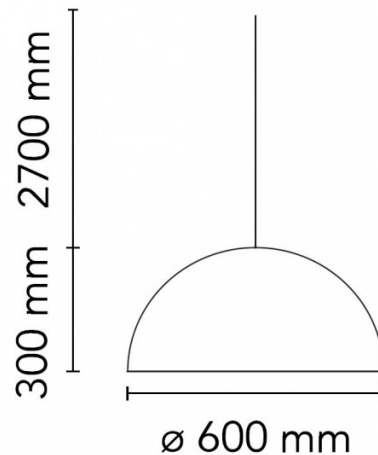

PRODUCT SPECIFICATION

- Light Source:** 1 x E27 150W max (excluded)
- IP Code:** 20
- Dimming:** Dimmable via mains phase dimming
- Dimensions:** Ø60cm
30cm shade height
270cm cable length

For all sales and technical enquiries, please contact: