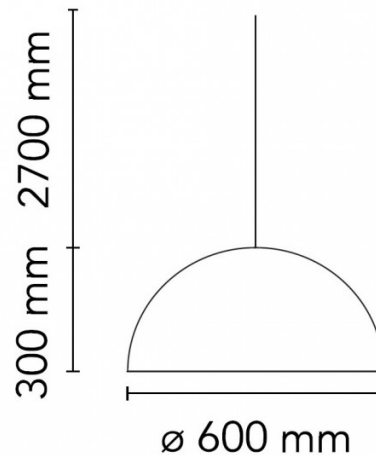

## PRODUCT SPECIFICATION

- Light Source:** 1 x max 20W LED E27 (excluded)
- IP Code:** 20
- Dimming:** Dimmable via mains phase dimming
- Dimensions:** Ø60cm  
30cm shade height  
270cm cable length

**For all sales and technical enquiries, please contact:**