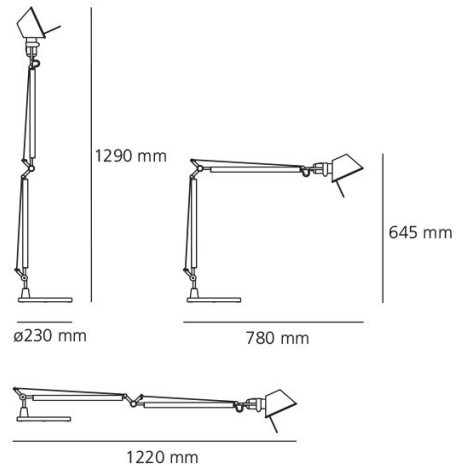

For all sales and technical enquiries, please contact:

+44 (0)114 263 4266

info@davidvillagelighting.co.uk

www.davidvillagelighting.co.uk