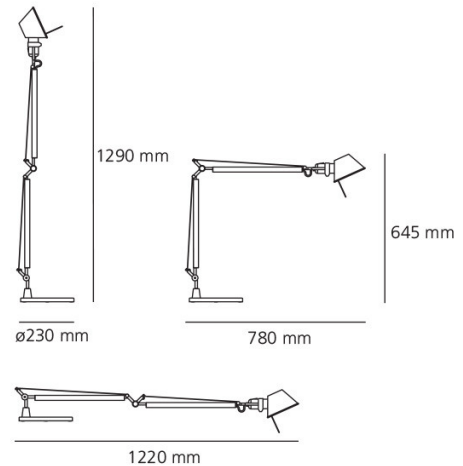

PRODUCT SPECIFICATION

- Light Source:** 10W, 3000K, 593 Lumens
- IP Code:** 20
- Dimming:** Integrated dimmer on the product.
- Dimensions:** Depth: 78-122cm
Height: 64.5-129cm
Base: Ø23cm

For all sales and technical enquiries, please contact: