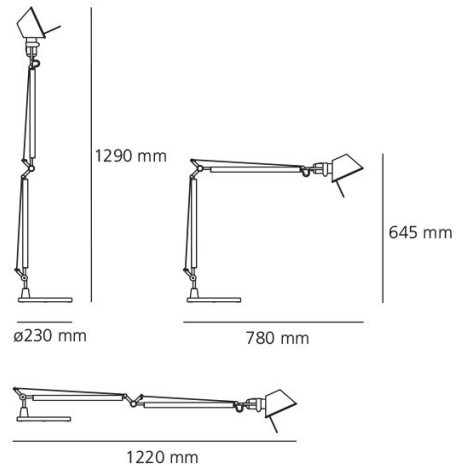

## PRODUCT SPECIFICATION

**Light Source:** 10W, 3000K, 593 Lumens

**IP Code:** 20

**Dimming:** Integrated dimmer on the product.

**Dimensions:** Depth: 78-122cm  
Height: 64.5-129cm  
Base: Ø23cm

**For all sales and technical enquiries, please contact:**