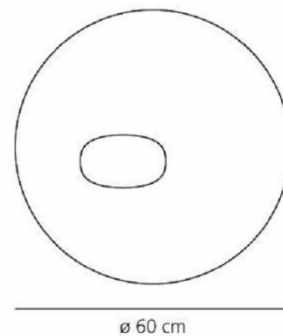

## PRODUCT SPECIFICATION

- Light Source:** 29W, 2700K, 1168 lumens
- IP Code:** 20
- Dimming:** Dimmable via mains phase dimming.
- Dimensions:** Ø 60 cm  
34 cm depth  
5 cm recess depth

For all sales and technical enquiries, please contact: