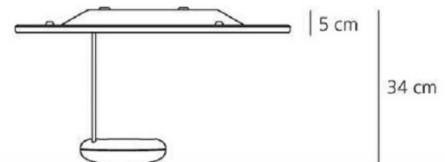

Artemide Droplet Mini LED Wall / Ceiling Light

The mini version of the Droplet light, the Droplet mini can be installed both as a ceiling light or a wall light. A design by Ross Lovegrove for Artemide, as reflected by the clearly organic form of the light. Droplet is a moment frozen in time, a liquid aluminium surface disturbed by a steel 'pebble', and catches the moment when ripples start travelling across the liquid surface. A stunning and eye catching piece for both your home and professional environment.

PRODUCT SPECIFICATION

Light Source: 29W, 2700K, 1168 lumens

IP Code: 20

Dimming: Dimmable via mains phase dimming.

Dimensions: Ø 60 cm
34 cm depth
5 cm recess depth

For all sales and technical enquiries, please contact: