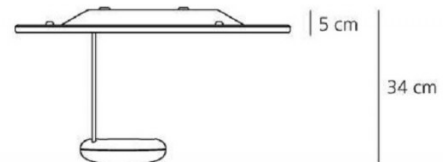

Artemide Droplet Mini LED Wall / Ceiling Light

The mini version of the Droplet light, the Droplet mini can be installed both as a ceiling light or a wall light. A design by Ross Lovegrove for Artemide, as reflected by the clearly organic form of the light. Droplet is a moment frozen in time, a liquid aluminium surface disturbed by a steel 'pebble', and catches the moment when ripples start travelling across the liquid surface. A stunning and eye catching piece for both your home and professional environment.

PRODUCT SPECIFICATION

- Light Source:** 29W, 2700K, 1168 lumens
- IP Code:** 20
- Dimming:** Dimmable via mains phase dimming.
- Dimensions:** Ø 60 cm
34 cm depth
5 cm recess depth

For all sales and technical enquiries, please contact: