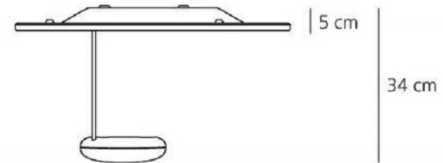

## PRODUCT SPECIFICATION

- Light Source:** 29W, 2700K, 1168 lumens
- IP Code:** 20
- Dimming:** Dimmable via mains phase dimming.
- Dimensions:** Ø 60 cm  
34 cm depth  
5 cm recess depth

For all sales and technical enquiries, please contact: