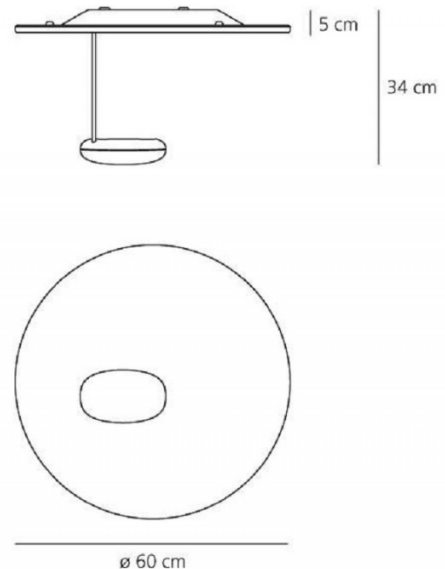

## PRODUCT SPECIFICATION

- Light Source:** 29W, 2700K, 1168 lumens
- IP Code:** 20
- Dimming:** Dimmable via mains phase dimming.
- Dimensions:** Ø 60 cm  
34 cm depth  
5 cm recess depth

**For all sales and technical enquiries, please contact:**