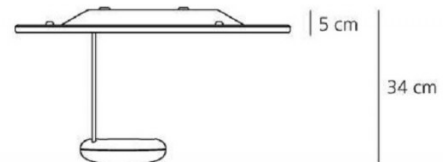

Artemide Droplet Mini LED Wall / Ceiling Light

The mini version of the Droplet light, the Droplet mini can be installed both as a ceiling light or a wall light. A design by Ross Lovegrove for Artemide, as reflected by the clearly organic form of the light. Droplet is a moment frozen in time, a liquid aluminium surface disturbed by a steel 'pebble', and catches the moment when ripples start travelling across the liquid surface. A stunning and eye catching piece for both your home and professional environment.

PRODUCT SPECIFICATION

Light Source: 29W, 2700K, 1168 lumens

IP Code: 20

Dimming: Dimmable via mains phase dimming.

Dimensions: Ø 60 cm
34 cm depth
5 cm recess depth

For all sales and technical enquiries, please contact: