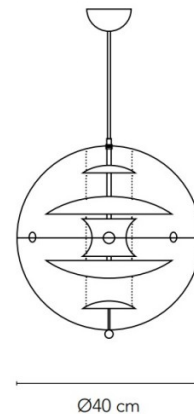

PRODUCT SPECIFICATION

- **Light Source:** 1 x max 60W E14 (excluded)
- **IP Code:** 20
- **Dimming:** Dimmable via mains phase dimming
- **Dimensions:** Ø40cm
  400cm cable length

VP GLOBE ø40