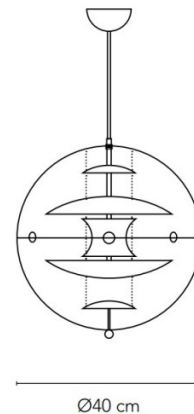

Verpan VP Globe Brass Pendant

LA8419

SOURCE: <https://www.davidvillagelighting.co.uk/product/Verpan-VP-Globe-Brass-Pendant/5263>

PRODUCT DESCRIPTION

Designer: Verner Panton

Verpan VP Globe Brass Pendant light

The Verpan VP Globe Brass Pendant light was designed by Verner Panton as part of the iconic VP Globe collection. Panton stated that 'different executions of the design allows for different expressions' and the brass version uses a metallic brass finish to add a touch of luxury to the classic design.

PRODUCT SPECIFICATION

- Light Source:** 1 x max 60W E14 (excluded)
- IP Code:** 20
- Dimming:** Dimmable via mains phase dimming
- Dimensions:** Ø40cm
400cm cable length

VP GLOBE ø40

For all sales and technical enquiries, please contact: