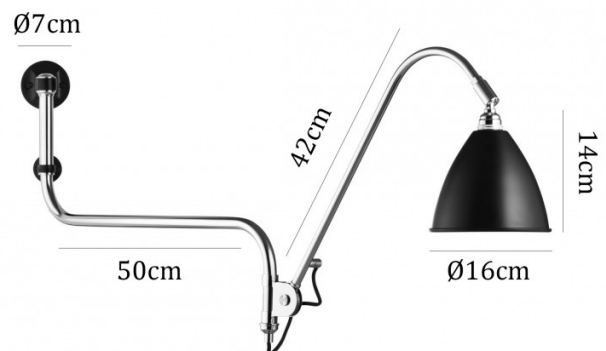

Bestlite BL10 Wall Light

LA8408

SOURCE: <https://www.davidvillagelighting.co.uk/product/Bestlite-BL10-Wall-Light/5244>

PRODUCT DESCRIPTION

Designer: Robert Dudley Best

BL10 Wall Light by Bestlite

Designed in 1930 by Robert Dudley Best, the BL10 wall light is a characterful and stunning light that is functional. Originally used by tailors, the wall light has flexible and movable arms so you can direct the light where you need. You can also adjust the lampshade for an even more concentrated glow. The light soon became a hit when it was released and is part of the renowned [Bestlite collection](#) which is still celebrated as the first lighting design inspired by the Bauhaus movement in Britain.

The BL10 wall lamp comes in 2 subtle finishes so you can find the right match for your design scheme. The iconic and beautiful design of the light makes it much needed and will be a piece of history in the room. The flexibility of the wall lamp makes it wonderful to use as a task or reading light. It can also be used to illuminate a particular object/corner or simply used to create a warm atmosphere with its soft glow. Do not miss out on this wondrous light that is steeped in history and has stayed current even 90 years after its release!

PRODUCT SPECIFICATION

Light Source: 1 x max 28W E14 (excluded)

IP Code: 20

Dimming: In line on/off switch included on cable

Dimensions: Ø16cm shade
14cm shade height
42cm arched arm
50cm straight arm
Ø7cm wall base
2m cable length