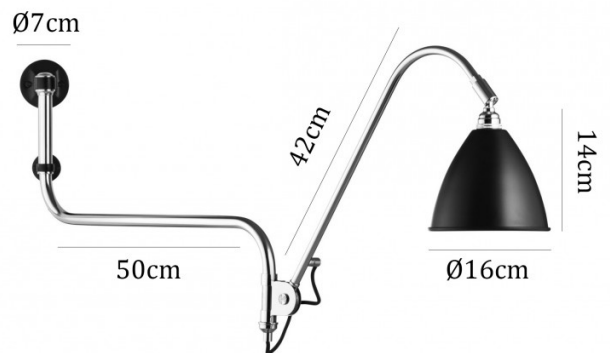

Its sleek and minimalistic form is complemented by two subtle finish options, Chrome and Black Semi-Matt, ensuring it suits a variety of interior styles. Whether used for function or ambience, the BL10 Wall Light adds a touch of elegance and history to any space.

PRODUCT SPECIFICATION

Light Source: 1 x Max 28W E14 (Excluded)

IP Code: 20

Dimming: In-line on/off switch included on cable.

Dimensions: Shade: Ø16cm
Shade Height: 14cm
Arm Length: 50cm + 42cm

Wall Base: Ø7cm
Cable Length: 200cm