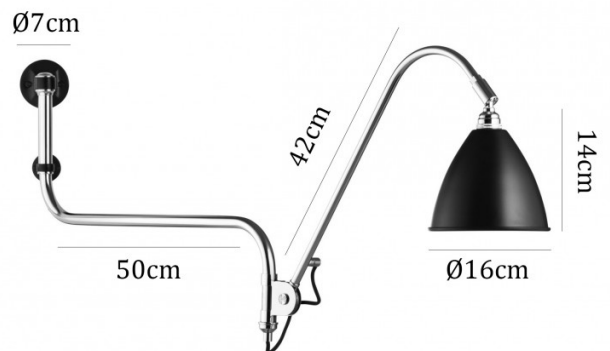

Its sleek and minimalistic form is complemented by two subtle finish options, Chrome and Black Semi-Matt, ensuring it suits a variety of interior styles. Whether used for function or ambience, the BL10 Wall Light adds a touch of elegance and history to any space.

PRODUCT SPECIFICATION

Light Source: 1 x Max 28W E14 (Excluded)

IP Code: 20

Dimming: In-line on/off switch included on cable.

Dimensions: Shade: Ø16cm
Shade Height: 14cm
Arm Length: 50cm + 42cm

Wall Base: Ø7cm
Cable Length: 200cm