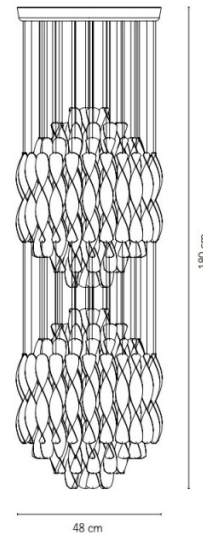

### Verpan Spiral SP2 Pendant

The Verpan Spiral SP2 Pendant was designed by Verner Panton and features delicately strung metallic pieces which form two clusters that beautifully diffuse and reflect light into the surroundings. This playful design interacts with its surroundings in a unique way that makes this light a contemporary design classic. The combination of light, movement and reflections within the design of this pendant light means that it can elevate any décor.

## PRODUCT SPECIFICATION

- Light Source:** 2 x max 60W E27 (excluded)
- IP Code:** 20
- Dimming:** Dimmable via mains phase dimming
- Dimensions:** 180 cm height  
Ø48 cm

SP2

**For all sales and technical enquiries, please contact:**