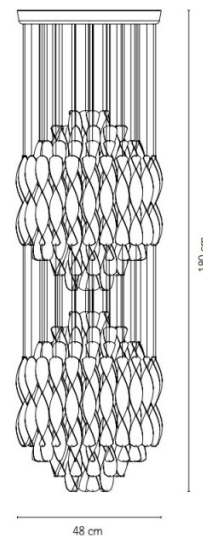

### Verpan Spiral SP2 Pendant

The Verpan Spiral SP2 Pendant was designed by Verner Panton and features delicately strung metallic pieces which form two clusters that beautifully diffuse and reflect light into the surroundings. This playful design interacts with its surroundings in a unique way that makes this light a contemporary design classic. The combination of light, movement and reflections within the design of this pendant light means that it can elevate any décor.

## PRODUCT SPECIFICATION

- Light Source:** 2 x max 60W E27 (excluded)
- IP Code:** 20
- Dimming:** Dimmable via mains phase dimming
- Dimensions:** 180 cm height  
Ø48 cm

SP2

**For all sales and technical enquiries, please contact:**