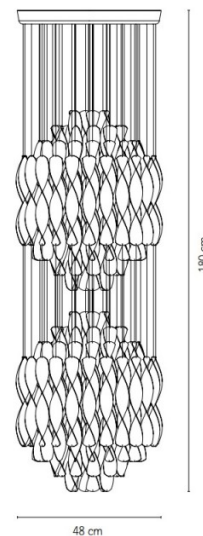

Verpan Spiral SP2 Pendant

LA8292

SOURCE: <https://www.davidvillagelighting.co.uk/product/Verpan-Spiral-SP2-Pendant/5226>

PRODUCT DESCRIPTION

Designer: Verner Panton

Verpan Spiral SP2 Pendant

The Verpan Spiral SP2 Pendant was designed by Verner Panton and features delicately strung metallic pieces which form two clusters that beautifully diffuse and reflect light into the surroundings. This playful design interacts with its surroundings in a unique way that makes this light a contemporary design classic. The combination of light, movement and reflections within the design of this pendant light means that it can elevate any décor.

The Verpan Spiral SP2 Pendant is available in two finishes which are gold and silver. Both of these metallic finishes easily compliment any environment and can be simply integrated into multiple interiors.

PRODUCT SPECIFICATION

- Light Source:** 2 x max 60W E27 (excluded)
- IP Code:** 20
- Dimming:** Dimmable via mains phase dimming
- Dimensions:** 180 cm height
Ø48 cm

SP2

For all sales and technical enquiries, please contact: