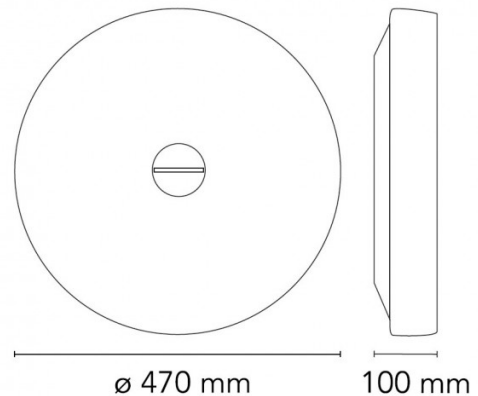

PRODUCT SPECIFICATION

- Light Source:** 5 x Max 3.2W LED G9 (excluded)
- IP Code:** 40
- Dimming:** Dimmable via mains phase dimming.
- Dimensions:** Ø47cm
Depth: 10cm

For all sales and technical enquiries, please contact: