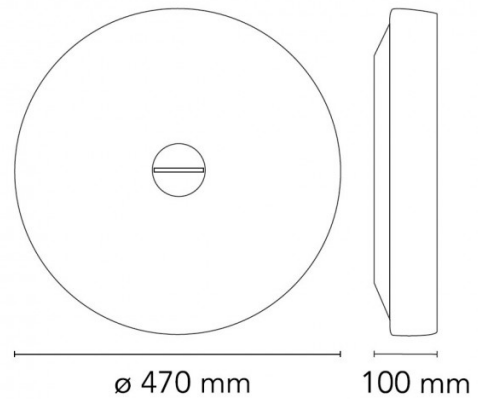

PRODUCT SPECIFICATION

- Light Source:** 5 x 3.2W LED G9 (excluded)
- IP Code:** 40
- Dimming:** Dimmable via mains phase dimming
- Dimensions:** Ø47cm
10cm depth

For all sales and technical enquiries, please contact: