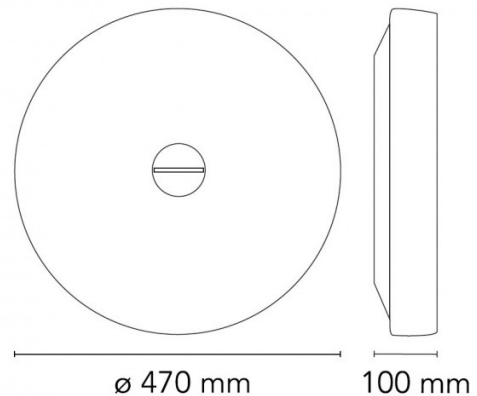

PRODUCT SPECIFICATION

Light Source: 5 x 3.2W LED G9 (excluded)

IP Code: 40

Dimming: Dimmable via mains phase dimming

Dimensions: Ø47cm
10cm depth

For all sales and technical enquiries, please contact:

+44 (0)114 263 4266