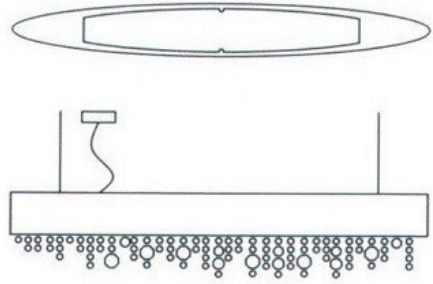

CL1203

Centrelight Hola Suspension - Oval

SOURCE: <https://www.davidvillagelighting.co.uk/product/Centrelight-Hola-Suspension---Oval/5197>

PRODUCT DESCRIPTION

Hola oval suspension - ideal for large spaces in the hotel, hospitality, lesiure and education industries, and in residential applications.

Powder coated metal frame, which is available in white or bronze finish, with coated multi coloured Italian glass droplets.

Depth: 20cm

Length: 160cm x 14cm (at widest point)

Lamp options:
6 x E14 46Watt, dimmable

OR

LED version:
Up: LED x 19Watt 3000K 2300lm
Down: LED x 47.5Watt 3000K 5700lm

This light is also available in a 1m version. Please contact us for more information on this product.

Image not found or type unknown

PRODUCT SPECIFICATION

H 20 cm
7.90"

Ø 160x14 cm
63.00x5.50"

For all sales and technical enquiries, please contact:

+44 (0)114 263 4266

info@davidvillagelighting.co.uk

www.davidvillagelighting.co.uk