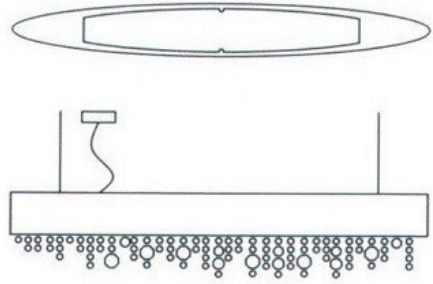

Centrelight Hola Suspension - Oval

CL1203

SOURCE: <https://www.davidvillagelighting.co.uk/product/Centrelight-Hola-Suspension---Oval/5197>

PRODUCT DESCRIPTION

Hola oval suspension - ideal for large spaces in the hotel, hospitality, lesiure and education industries, and in residential applications.

Powder coated metal frame, which is available in white or bronze finish, with coated multi coloured Italian glass droplets.

Depth: 20cm

Length: 160cm x 14cm (at widest point)

Lamp options:
6 x E14 46Watt, dimmable

OR

LED version:
Up: LED x 19Watt 3000K 2300lm
Down: LED x 47.5Watt 3000K 5700lm

This light is also available in a 1m version. Please contact us for more information on this product.

Image not found or type unknown

PRODUCT SPECIFICATION

H 20 cm
7.90"

Ø 160x14 cm
63.00x5.50"

For all sales and technical enquiries, please contact:

+44 (0)114 263 4266

info@davidvillagelighting.co.uk

www.davidvillagelighting.co.uk