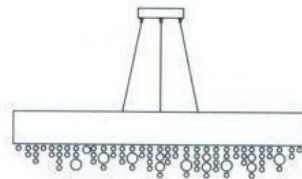

PRODUCT SPECIFICATION

H 20 cm
7.90"

Ø 90 cm
35.50"