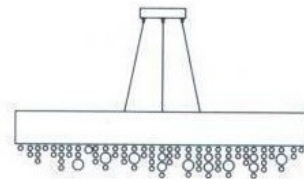

CL1202

Centrelight Hola Suspension - Round

SOURCE: <https://www.davidvillagelighting.co.uk/product/Centrelight-Hola-Suspension---Round/5196>

PRODUCT DESCRIPTION

Hola Round Suspension - ideal for large spaces in the hotel, hospitality, leisure and education industries, and in residential applications.

White powder coated metal circular frame, with multi coloured coated Italian glass droplets in cool colours or warm colours (see below).

Diameter: 90cm
Depth: 20cm

Lamps:
8 x E27 46Watt, dimmable

OR

LED version:
Up: LED x 10.5Watt 3000K 1250lm
Down: LED x 31.5Watt 3000K 3800 lm

Please email or phone us for up to date pricing.

Image not found or type unknown

PRODUCT SPECIFICATION

H 20 cm
7.90"

Ø 90 cm
35.50"

For all sales and technical enquiries, please contact:

+44 (0)114 263 4266