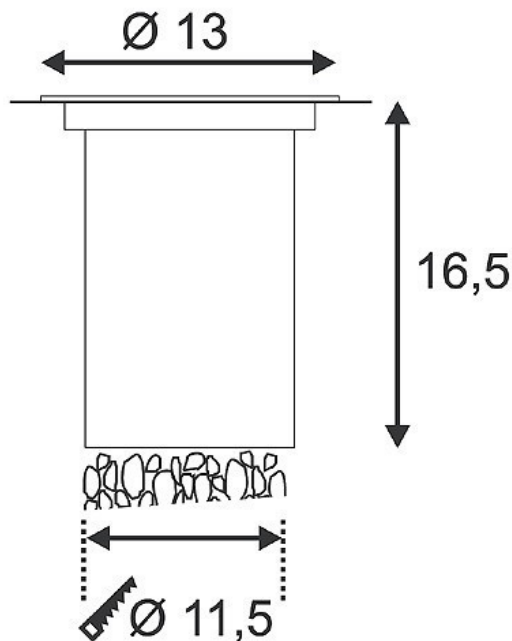

Light Attack IN-130

LA2031

SOURCE: <https://www.davidvillagelighting.co.uk/product/Light-Attack-IN-130/5187>

PRODUCT DESCRIPTION

IN-130 - round, adjustable recessed in-ground exterior fitting.

Aluminium finish, with stainless steel cover. Mounting pot included. Drainage allowance around the fitting is essential when installing.

Fitting is able to tilt up to 30° to adjust lighting direction.

PRODUCT SPECIFICATION

Light Source: 1 x Max 10W GU10 Par16 (excluded)

IP Code: 67

Dimming: Dimmable via mains phase dimming.

Dimensions: Body Diameter: 8cm
Height: 16cm
Cover Diameter: 13cm