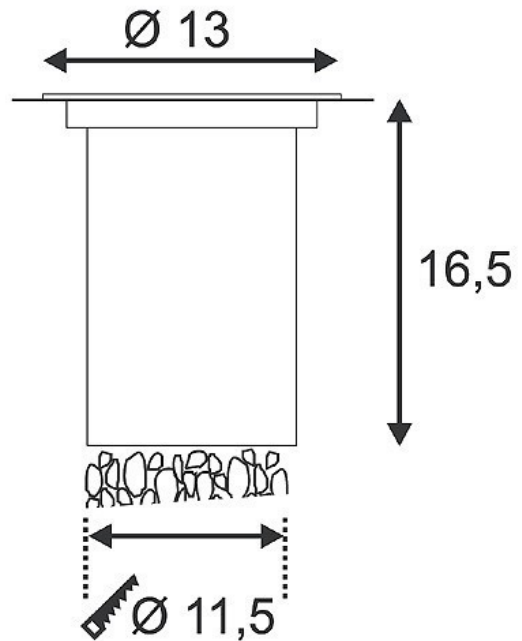

Light Attack IN-130

LA2031

SOURCE: <https://www.davidvillagelighting.co.uk/product/Light-Attack-IN-130/5187>

PRODUCT DESCRIPTION

IN-130 - round, adjustable recessed in-ground exterior fitting.
 Aluminium finish, with stainless steel cover. Mounting pot included. Drainage allowance around the fitting is essential when installing.
 Fitting is able to tilt up to 30° to adjust lighting direction.

PRODUCT SPECIFICATION

- Light Source:** 1 x Max 10W GU10 Par16 (excluded)
- IP Code:** 67
- Dimming:** Dimmable via mains phase dimming.
- Dimensions:** Body Diameter: 8cm
 Height: 16cm
 Cover Diameter: 13cm