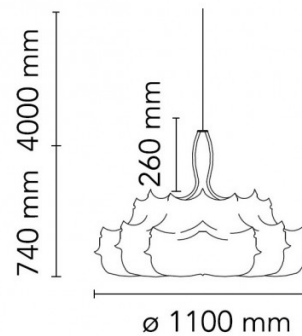

FLOS

Flos Zeppelin Pendant

LA8399-1

SOURCE: <https://www.davidvillagelighting.co.uk/product/Flos-Zeppelin-Pendant/5109>

PRODUCT DESCRIPTION

Designer: Marcel Wanders

Zeppelin Pendant Light by Flos

The Zeppelin pendant light, created by designer Marcel Wanders, is a stand out suspension providing diffused light. Wanders' design aesthetic, which combines bold innovation with a nod to vintage style, is clearly evident in the Zeppelin pendant taking a traditional candelabra shape and reinventing it into something compellingly new.

Constructed from white powder coated steel structure, the Zeppelin pendant lamp is then sprayed with the unique Flos white "Cocoon" resin, creating the astonishingly beautiful diffuser, which is then sprayed with a transparent protective coating. The pendant also has a faceted globe at the lower centre made from crystal lustre which adds a whimsical sparkle to this cutting-edge design. This pendant light makes for a stunning lighting addition to restaurants, hotel lobbies and homes with high ceilings.

PRODUCT SPECIFICATION

- Light Source:** 1 x max 21W LED E27 (excluded)
- IP Code:** 20
- Dimming:** Dimmable via mains phase dimming
- Dimensions:** Ø110cm
74cm height
400cm cable length

For all sales and technical enquiries, please contact: