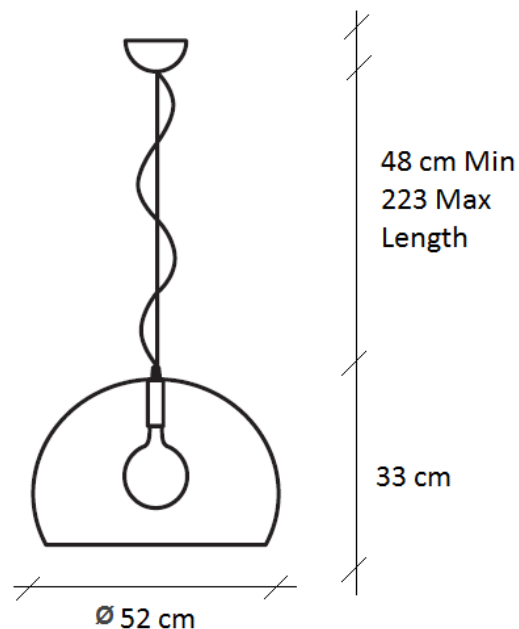

Kartell

Kartell FL/Y Medium Pendant

LA901

SOURCE: <https://www.davidvillagelighting.co.uk/product/Kartell-FLY-Medium-Pendant/5038>

PRODUCT DESCRIPTION

Designer: Ferruccio Laviani

FL/Y Pendant by Kartell

The original FL/Y, designed by Ferruccio Laviani, in a medium size with a diameter of 52 cm, comes in various playful colours and finishes. The fact the shade is not perfectly hemispherical was a decision made by Kartell to maximise the light collection of the pendant, giving a glistening and iridescent light display.

The Kartel Fly Pendant is also available in a smaller [38cm](#) and larger [83cm](#) size.

PRODUCT SPECIFICATION

- Light Source:** 15W LED E27 1300lm 2700K
- IP Code:** 20
- Dimming:** Non dimmable lamp included, product can be dimmed with other lamps
- Dimensions:** Ø 52cm
200cm cable length