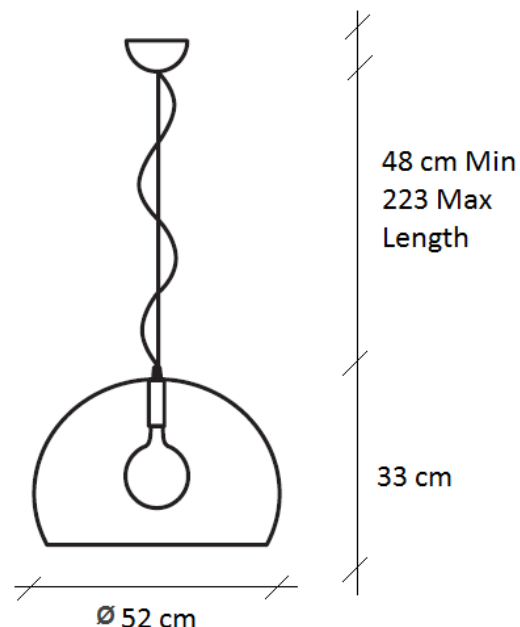

Kartell

Kartell FL/Y Medium Pendant

LA901

SOURCE: <https://www.davidvillagelighting.co.uk/product/Kartell-FLY-Medium-Pendant/5038>

PRODUCT DESCRIPTION

Designer: Ferruccio Laviani

FL/Y Pendant by Kartell

The original FL/Y, designed by Ferruccio Laviani, in a medium size with a diameter of 52 cm, comes in various playful colours and finishes. The fact the shade is not perfectly hemispherical was a decision made by Kartell to maximise the light collection of the pendant, giving a glistening and iridescent light display.

The Kartell Fly Pendant is also available in a smaller [38cm](#) and larger [83cm](#) size.

PRODUCT SPECIFICATION

- Light Source:** 15W LED E27 1300lm 2700K
- IP Code:** 20
- Dimming:** Non dimmable lamp included, product can be dimmed with other lamps
- Dimensions:** Ø 52cm
200cm cable length