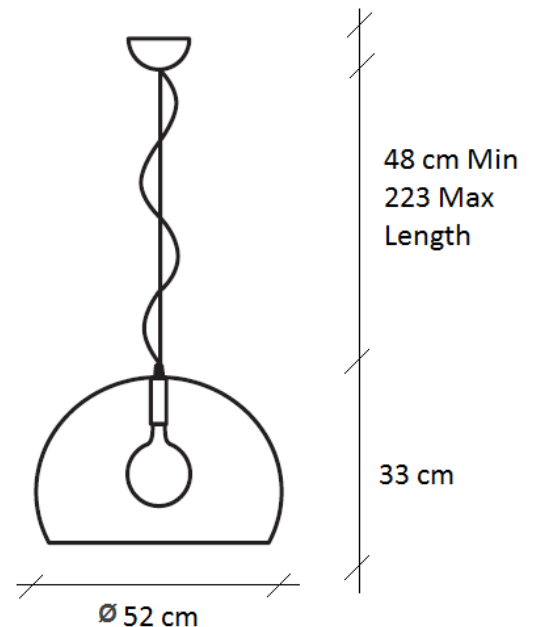

Kartell

Kartell FL/Y Medium Pendant

LA901

SOURCE: <https://www.davidvillagelighting.co.uk/product/Kartell-FLY-Medium-Pendant/5038>

PRODUCT DESCRIPTION

Designer: Ferruccio Laviani

FL/Y Pendant by Kartell

The original FL/Y, designed by Ferruccio Laviani, in a medium size with a diameter of 52 cm, comes in various playful colours and finishes. The fact the shade is not perfectly hemispherical was a decision made by Kartell to maximise the light collection of the pendant, giving a glistening and iridescent light display.

The Kartel Fly Pendant is also available in a smaller [38cm](#) and larger [83cm](#) size.

PRODUCT SPECIFICATION

- Light Source:** 15W LED E27 1300lm 2700K
- IP Code:** 20
- Dimming:** Non dimmable lamp included, product can be dimmed with other lamps
- Dimensions:** Ø 52cm
200cm cable length