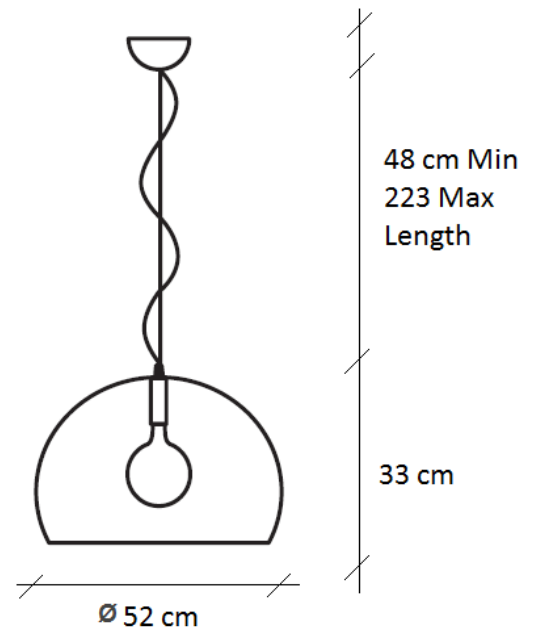

**Kartell**

**Kartell FL/Y Medium Pendant**

LA901

SOURCE: <https://www.davidvillagelighting.co.uk/product/Kartell-FLY-Medium-Pendant/5038>

**PRODUCT DESCRIPTION**

**Designer:** Ferruccio Laviani

**FL/Y Pendant by Kartell**

The original FL/Y, designed by Ferruccio Laviani, in a medium size with a diameter of 52 cm, comes in various playful colours and finishes. The fact the shade is not perfectly hemispherical was a decision made by Kartell to maximise the light collection of the pendant, giving a glistening and iridescent light display.

The Kartel Fly Pendant is also available in a smaller [38cm](#) and larger [83cm](#) size.

**PRODUCT SPECIFICATION**

- Light Source:** 15W LED E27 1300lm 2700K
- IP Code:** 20
- Dimming:** Non dimmable lamp included, product can be dimmed with other lamps
- Dimensions:** Ø 52cm  
200cm cable length