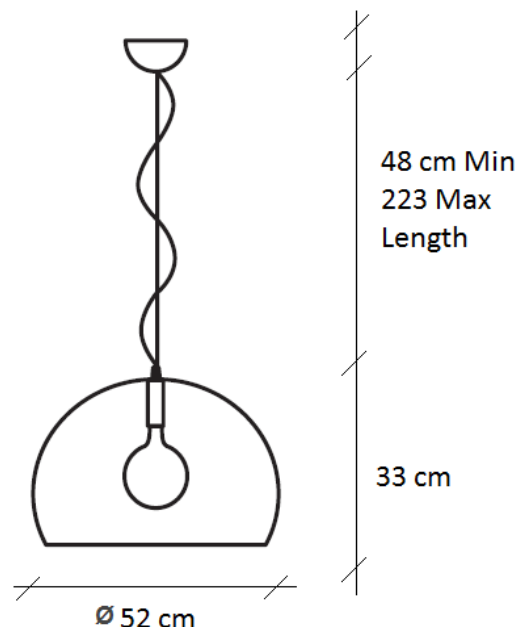

**Kartell**

**Kartell FL/Y Medium Pendant**

LA901

SOURCE: <https://www.davidvillagelighting.co.uk/product/Kartell-FLY-Medium-Pendant/5038>

**PRODUCT DESCRIPTION**

**Designer:** Ferruccio Laviani

**FL/Y Pendant by Kartell**

The original FL/Y, designed by Ferruccio Laviani, in a medium size with a diameter of 52 cm, comes in various playful colours and finishes. The fact the shade is not perfectly hemispherical was a decision made by Kartell to maximise the light collection of the pendant, giving a glistening and iridescent light display.

The Kartell Fly Pendant is also available in a smaller [38cm](#) and larger [83cm](#) size.

**PRODUCT SPECIFICATION**

- Light Source:** 15W LED E27 1300lm 2700K
- IP Code:** 20
- Dimming:** Non dimmable lamp included, product can be dimmed with other lamps
- Dimensions:** Ø 52cm  
200cm cable length