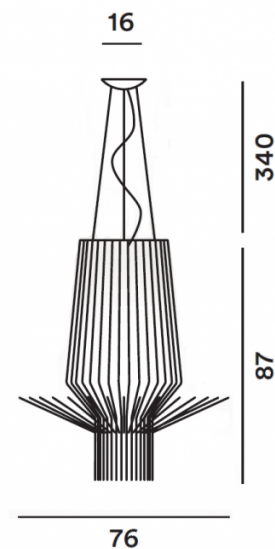

Designed by Atelier Oi, the Allegretto Assai pendant is made from aluminium rods, drawn and shaped to create a geometric and playful lampshade. The intriguing shade diffuses the light and has two light sockets for an upward and downward lightbulb. This produces an indirect and direct light, making this pendant perfect for hanging over tables and surfaces and for creating a warm atmosphere.

The Allegretto Assai pendant light is the smaller version of the [Allegro Assai pendant](#), designed so users can have this beautiful pendant for smaller spaces. Wonderful for lounges, kitchens and dining areas, you can mix and match this light with other pendants from both the [Foscarini Allegretto collection](#) and [Foscarini Allegro collection](#). Put into rows or a cluster to create a magnificent light feature either at home or for a public space.

PRODUCT SPECIFICATION

Light Source: 2 x Max 100W E27 Par 30 (excluded)

IP Code: 20

Dimming: Dimmable via mains phase dimming.

Dimensions: Shade: Ø76cm
Shade height: 87cm
Ceiling Rose: Ø16cm
Cable Length: 340cm