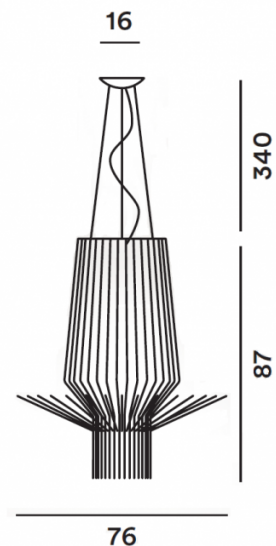

**FOSCARINI**

**Foscarini Allegretto Assai  
Pendant**

LA8364

SOURCE: <https://www.davidvillagelighting.co.uk/product/Foscarini-Allegretto-Assai-Pendant/5033>

**PRODUCT DESCRIPTION**

Designer: Atelier Oi

**Allegretto Assai Pendant Light by  
Foscarini**

Designed by Atelier Oi, the Allegretto Assai pendant is made from aluminium rods, drawn and shaped to create a geometric and playful lampshade. The intriguing shade diffuses the light and has two light sockets for an upward and downward lightbulb. This produces an indirect and direct light, making this pendant perfect for hanging over tables and surfaces and for creating a warm atmosphere.

**PRODUCT SPECIFICATION**

- Light Source:** 2 x E27 Par 30 100W max (excluded)
- IP Code:** 20
- Dimming:** Dimmable via mains phase dimming
- Dimensions:** Ø76cm shade  
87cm shade height  
Ø16cm ceiling rose  
340cm drop