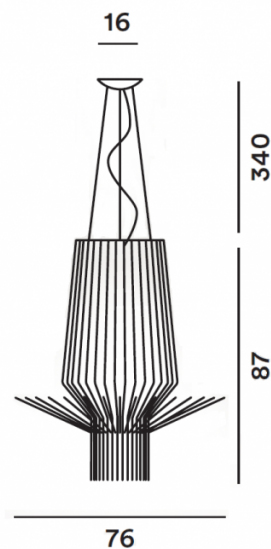

Designed by Atelier Oi, the Allegretto Assai pendant is made from aluminium rods, drawn and shaped to create a geometric and playful lampshade. The intriguing shade diffuses the light and has two light sockets for an upward and downward lightbulb. This produces an indirect and direct light, making this pendant perfect for hanging over tables and surfaces and for creating a warm atmosphere.

The Allegretto Assai pendant light is the smaller version of the [Allegro Assai pendant](#), designed so users can have this beautiful pendant for smaller spaces. Wonderful for lounges, kitchens and dining areas, you can mix and match this light with other pendants from both the [Foscarini Allegretto collection](#) and [Foscarini Allegro collection](#). Put into rows or a cluster to create a magnificent light feature either at home or for a public space.

**PRODUCT SPECIFICATION**

**Light Source:** 2 x Max 100W E27 Par 30 (excluded)

**IP Code:** 20

**Dimming:** Dimmable via mains phase dimming.

**Dimensions:** Shade: Ø76cm  
Shade height: 87cm  
Ceiling Rose: Ø16cm  
Cable Length: 340cm