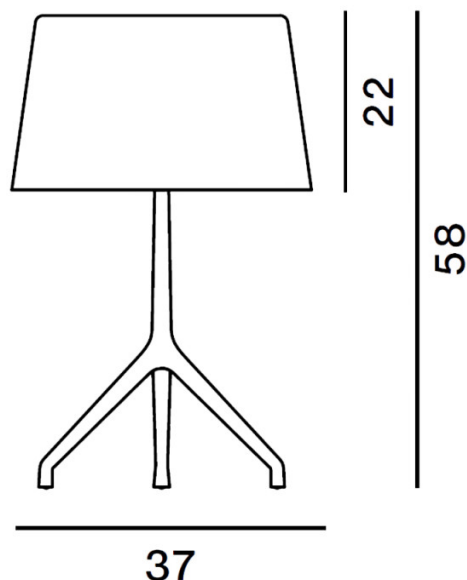

The Lumiere XXL Table Light can be used in many settings as it produces a gorgeous, warm glow that will fill the room. The glass diffuses the light and the inside of the lampshade is white to reflect the light softly. The table lamp also comes with a dimmer switch so you can create just the right cosy atmosphere. The XXL Table Lamp is available in a smaller size, the [XXS Table Lamp](#), and with the choice of 2 base colours, aluminium or black chrome and 2 shade colours, white or cool grey - so you can find the right finish to match your interior.

## PRODUCT SPECIFICATION

**Light Source:** 1 x Max 33W G9 (excluded)

**IP Code:** 20

**Dimming:** In-line dimmer included on cable.

**Dimensions:** Ø37cm  
Shade Height: 22cm  
Full Height: 58cm

**For all sales and technical enquiries, please contact:**