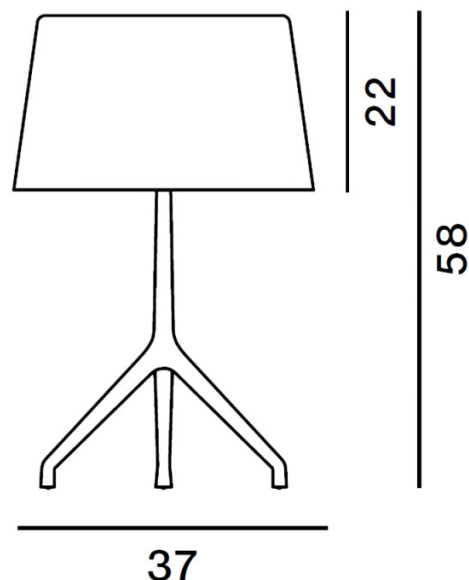

The Lumiere XXL Table Light can be used in many settings as it produces a gorgeous, warm glow that will fill the room. The glass diffuses the light and the inside of the lampshade is white to reflect the light softly. The table lamp also comes with a dimmer switch so you can create just the right cosy atmosphere. The XXL Table Lamp is available in a smaller size, the [XXS Table Lamp](#), and with the choice of 2 base colours, aluminium or black chrome and 2 shade colours, white or cool grey - so you can find the right finish to match your interior.

PRODUCT SPECIFICATION

Light Source: 1 x Max 33W G9 (excluded)

IP Code: 20

Dimming: In-line dimmer included on cable.

Dimensions: Ø37cm
Shade Height: 22cm
Full Height: 58cm

For all sales and technical enquiries, please contact: