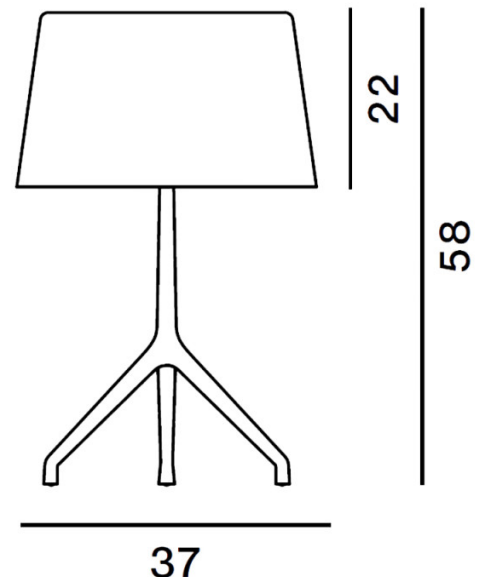

The Lumiere XXL Table Light can be used in many settings as it produces a gorgeous, warm glow that will fill the room. The glass diffuses the light and the inside of the lampshade is white to reflect the light softly. The table lamp also comes with a dimmer switch so you can create just the right cosy atmosphere. The XXL Table Lamp is available in a smaller size, the [XXS Table Lamp](#), and with the choice of 2 base colours, aluminium or black chrome and 2 shade colours, white or cool grey - so you can find the right finish to match your interior.

PRODUCT SPECIFICATION

Light Source: 1 x Max 33W G9 (excluded)

IP Code: 20

Dimming: In-line dimmer included on cable.

Dimensions: Ø37cm
Shade Height: 22cm
Full Height: 58cm

For all sales and technical enquiries, please contact: