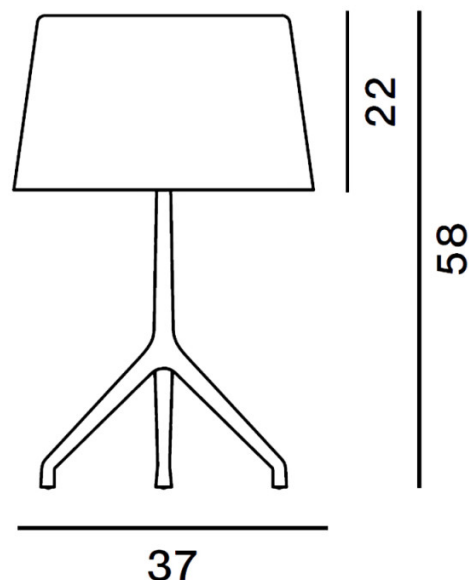

The Lumiere XXL Table Light can be used in many settings as it produces a gorgeous, warm glow that will fill the room. The glass diffuses the light and the inside of the lampshade is white to reflect the light softly. The table lamp also comes with a dimmer switch so you can create just the right cosy atmosphere. The XXL Table Lamp is available in a smaller size, the [XXS Table Lamp](#), and with the choice of 2 base colours, aluminium or black chrome and 2 shade colours, white or cool grey - so you can find the right finish to match your interior.

## PRODUCT SPECIFICATION

**Light Source:** 1 x Max 33W G9 (excluded)

**IP Code:** 20

**Dimming:** In-line dimmer included on cable.

**Dimensions:** Ø37cm  
Shade Height: 22cm  
Full Height: 58cm

**For all sales and technical enquiries, please contact:**