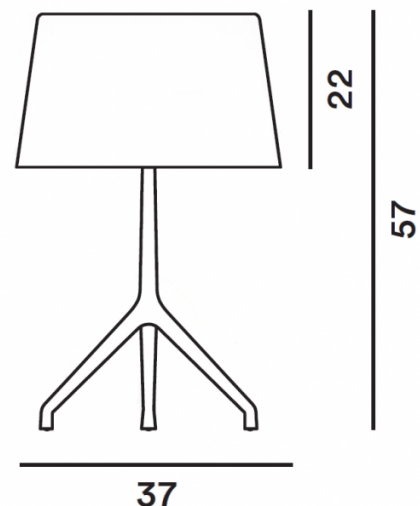

The Lumiere XXL table light can be used in many settings as it produces a gorgeous, warm glow that will fill the room. The glass diffuses the light and the inside of the lampshade is white to reflect the light softly. The table lamp also comes with a dimmer switch so you can create just the right cosy atmosphere. The XXL table light is available in a smaller size, the [XXS table lamp](#), and with the choice of 2 base colours, aluminium or black chrome and 2 shade colours, white or cool grey, you can find the right finish to match your interior.

## PRODUCT SPECIFICATION

**Light Source:** 1 x G9 33W max (excluded)

**IP Code:** 20

**Dimming:** In line dimmer included on cable

**Dimensions:** Ø37cm  
22cm shade height  
58cm height

**For all sales and technical enquiries, please contact:**