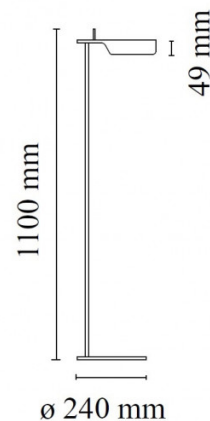

FLOS

Flos Tab LED Floor Lamp

LA8353-LED

SOURCE: <https://www.davidvillagelighting.co.uk/product/Flos-Tab-LED-Floor-Lamp/5020>

PRODUCT DESCRIPTION

Designer: Edward Barber & Jay Osgerby

Tab LED Floor Lamp by Flos

With a strikingly modern silhouette, the Tab floor lamp, by designers Edward Barber and Jay Osgerby, is an LED light providing adjustable illumination. Minimally styled, the Tab floor light has a distinctive folded shade which evenly distributes light emission and has a movable neck to allow for angled illumination. The lamp's rotatable head allows you to adjust the light by ± 90° on the horizontal axis.

PRODUCT SPECIFICATION

- Light Source:** 9W, 2700K, 347 lumens
- IP Code:** 20
- Dimming:** In line on/off switch included on cable
- Dimensions:** 4.9cm shade height  
110cm height  
Ø24cm base  
150cm cable length