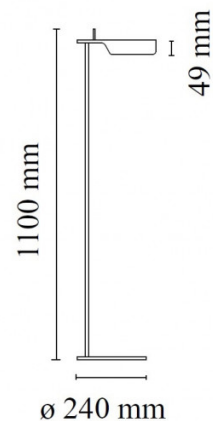

FLOS

Flos Tab LED Floor Lamp

LA8353-LED

SOURCE: <https://www.davidvillagelighting.co.uk/product/Flos-Tab-LED-Floor-Lamp/5020>

PRODUCT DESCRIPTION

Designer: Edward Barber & Jay Osgerby

Tab LED Floor Lamp by Flos

With a strikingly modern silhouette, the Tab floor lamp, by designers Edward Barber and Jay Osgerby, is an LED light providing adjustable illumination. Minimally styled, the Tab floor light has a distinctive folded shade which evenly distributes light emission and has a movable neck to allow for angled illumination. The lamp's rotatable head allows you to adjust the light by ± 90° on the horizontal axis.

PRODUCT SPECIFICATION

- Light Source:** 9W, 2700K, 347 lumens
- IP Code:** 20
- Dimming:** In line on/off switch included on cable
- Dimensions:** 4.9cm shade height  
110cm height  
Ø24cm base  
150cm cable length