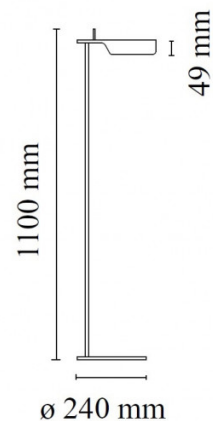

FLOS

Flos Tab LED Floor Lamp

LA8353-LED

SOURCE: <https://www.davidvillagelighting.co.uk/product/Flos-Tab-LED-Floor-Lamp/5020>

PRODUCT DESCRIPTION

Designer: Edward Barber & Jay Osgerby

Tab LED Floor Lamp by Flos

With a strikingly modern silhouette, the Tab floor lamp, by designers Edward Barber and Jay Osgerby, is an LED light providing adjustable illumination. Minimally styled, the Tab floor light has a distinctive folded shade which evenly distributes light emission and has a movable neck to allow for angled illumination. The lamp's rotatable head allows you to adjust the light by ± 90° on the horizontal axis.

PRODUCT SPECIFICATION

- Light Source:** 9W, 2700K, 347 lumens
- IP Code:** 20
- Dimming:** In line on/off switch included on cable
- Dimensions:** 4.9cm shade height
110cm height
Ø24cm base
150cm cable length