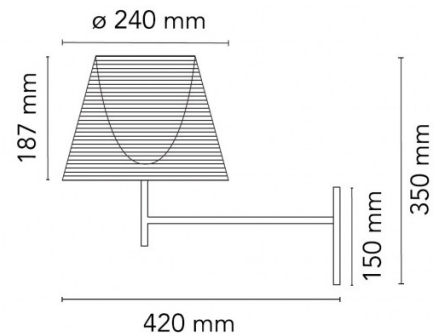

PRODUCT SPECIFICATION

Light Source: 1 x max 11.5W LED E27 (excluded)

IP Code: 20

Dimming: Integrated dimmer on the product

Dimensions: Ø24cm shade
18.7cm shade height
42cm depth
35cm height

For all sales and technical enquiries, please contact: