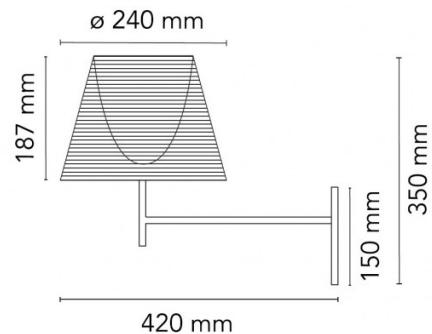

PRODUCT SPECIFICATION

Light Source: 1 x max 11.5W LED E27 (excluded)

IP Code: 20

Dimming: Integrated dimmer on the product

Dimensions: Ø24cm shade  
18.7cm shade height  
42cm depth  
35cm height

**For all sales and technical enquiries, please contact:**