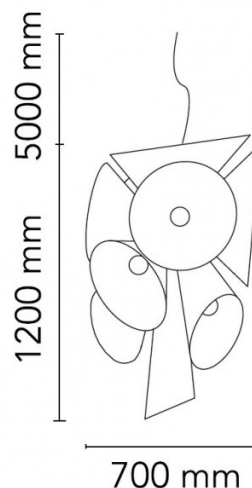

FLOS

Flos Nebula Pendant

LA8349

SOURCE: <https://www.davidvillagelighting.co.uk/product/Flos-Nebula-Pendant/5008>

PRODUCT DESCRIPTION

Designer: Joris Laarman

Nebula Pendant Light by Flos

The Flos Nebula pendant light by designer Joris Laarman is an impressive and highly decorative suspension delivering a spectacular light emission. Joris Laarman is known for his experimental designs that utilise the latest technologies and the Nebula is a shining example of his unique style— named for an otherworldly cloud of space dust, it blends science and nature with remarkable results. The Nebula pendant design assisted Laarman in gaining the "Young Design Talent" by EDIDA 2008.

PRODUCT SPECIFICATION

Light Source: 12 x max 70W E27 (excluded)

IP Code: 20

Dimming: Dimmable via mains phase dimming

Dimensions: 70cm width  
120cm height  
500cm cable length

For all sales and technical enquiries, please contact: