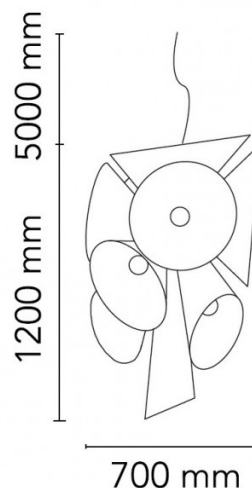

FLOS

Flos Nebula Pendant

LA8349

SOURCE: <https://www.davidvillagelighting.co.uk/product/Flos-Nebula-Pendant/5008>

PRODUCT DESCRIPTION

Designer: Joris Laarman

Nebula Pendant Light by Flos

The Flos Nebula pendant light by designer Joris Laarman is an impressive and highly decorative suspension delivering a spectacular light emission. Joris Laarman is known for his experimental designs that utilise the latest technologies and the Nebula is a shining example of his unique style— named for an otherworldly cloud of space dust, it blends science and nature with remarkable results. The Nebula pendant design assisted Laarman in gaining the "Young Design Talent" by EDIDA 2008.

PRODUCT SPECIFICATION

- Light Source:** 12 x max 70W E27 (excluded)
- IP Code:** 20
- Dimming:** Dimmable via mains phase dimming
- Dimensions:** 70cm width
120cm height
500cm cable length

For all sales and technical enquiries, please contact: