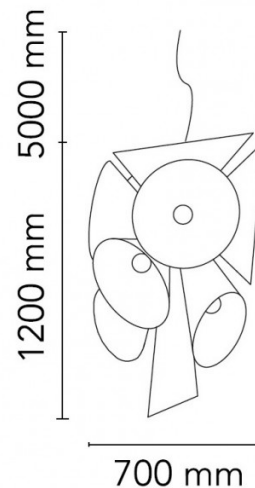

FLOS

Flos Nebula Pendant

LA8349

SOURCE: <https://www.davidvillagelighting.co.uk/product/Flos-Nebula-Pendant/5008>

PRODUCT DESCRIPTION

Designer: Joris Laarman

Nebula Pendant Light by Flos

The Flos Nebula pendant light by designer Joris Laarman is an impressive and highly decorative suspension delivering a spectacular light emission. Joris Laarman is known for his experimental designs that utilise the latest technologies and the Nebula is a shining example of his unique style— named for an otherworldly cloud of space dust, it blends science and nature with remarkable results. The Nebula pendant design assisted Laarman in gaining the "Young Design Talent" by EDIDA 2008.

PRODUCT SPECIFICATION

- Light Source:** 12 x max 70W E27 (excluded)
- IP Code:** 20
- Dimming:** Dimmable via mains phase dimming
- Dimensions:** 70cm width  
120cm height  
500cm cable length

For all sales and technical enquiries, please contact: