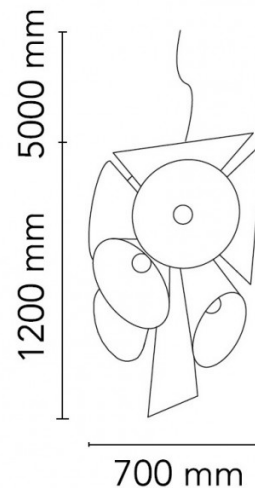

FLOS

Flos Nebula Pendant

LA8349

SOURCE: <https://www.davidvillagelighting.co.uk/product/Flos-Nebula-Pendant/5008>

PRODUCT DESCRIPTION

Designer: Joris Laarman

Nebula Pendant Light by Flos

The Flos Nebula pendant light by designer Joris Laarman is an impressive and highly decorative suspension delivering a spectacular light emission. Joris Laarman is known for his experimental designs that utilise the latest technologies and the Nebula is a shining example of his unique style— named for an otherworldly cloud of space dust, it blends science and nature with remarkable results. The Nebula pendant design assisted Laarman in gaining the "Young Design Talent" by EDIDA 2008.

PRODUCT SPECIFICATION

- Light Source:** 12 x max 70W E27 (excluded)
- IP Code:** 20
- Dimming:** Dimmable via mains phase dimming
- Dimensions:** 70cm width
120cm height
500cm cable length

For all sales and technical enquiries, please contact: