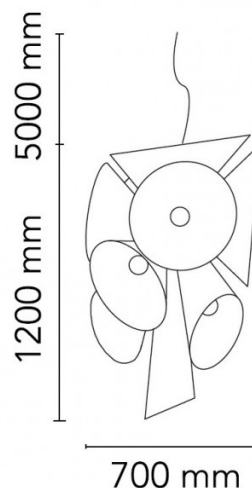

FLOS

Flos Nebula Pendant

LA8349

SOURCE: <https://www.davidvillagelighting.co.uk/product/Flos-Nebula-Pendant/5008>

PRODUCT DESCRIPTION

Designer: Joris Laarman

Nebula Pendant Light by Flos

The Flos Nebula pendant light by designer Joris Laarman is an impressive and highly decorative suspension delivering a spectacular light emission. Joris Laarman is known for his experimental designs that utilise the latest technologies and the Nebula is a shining example of his unique style— named for an otherworldly cloud of space dust, it blends science and nature with remarkable results. The Nebula pendant design assisted Laarman in gaining the "Young Design Talent" by EDIDA 2008.

PRODUCT SPECIFICATION

- Light Source:** 12 x max 70W E27 (excluded)
- IP Code:** 20
- Dimming:** Dimmable via mains phase dimming
- Dimensions:** 70cm width  
120cm height  
500cm cable length

For all sales and technical enquiries, please contact: