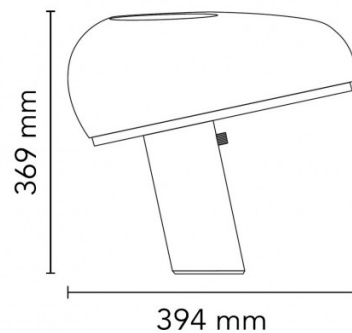

## PRODUCT SPECIFICATION

- Light Source:** 1 x Max 8W LED E27 (excluded)
- IP Code:** 20
- Dimming:** Integrated dimmer on the product.
- Dimensions:** Height: 36.9cm  
Width: 39.4cm

**For all sales and technical enquiries, please contact:**