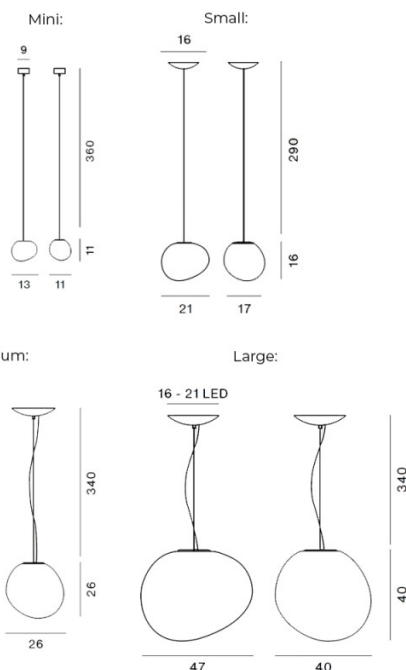

**PRODUCT SPECIFICATION**

**Light Source:** **Small:** 1 x Max 8W LED G9 (excluded)  
**Midi:** 1 x Max 5.5W LED E14, 2700K, 806 lumens (included by Foscarini)  
**Medium & Large:** 1 x Max 21W LED E27, 2700K, 2452 lumens (included by Foscarini)

**IP Code:** 20

**Dimming:** Dimmable via Triac dimming.

**Dimensions: Small:**  
Shade Width: 13cm  
Shade Height: 11cm  
Cable Length: 360cm

**Midi:**  
Shade Width: 21cm  
Shade Height: 16cm  
Cable Length: 290cm

**Medium:**  
Shade Width: 31cm  
Shade Height: 26cm  
Cable Length: 340cm

**Large:**  
Shade Width: 47cm  
Shade Height: 40cm  
Cable Length: 340cm

**For all sales and technical enquiries, please contact:**