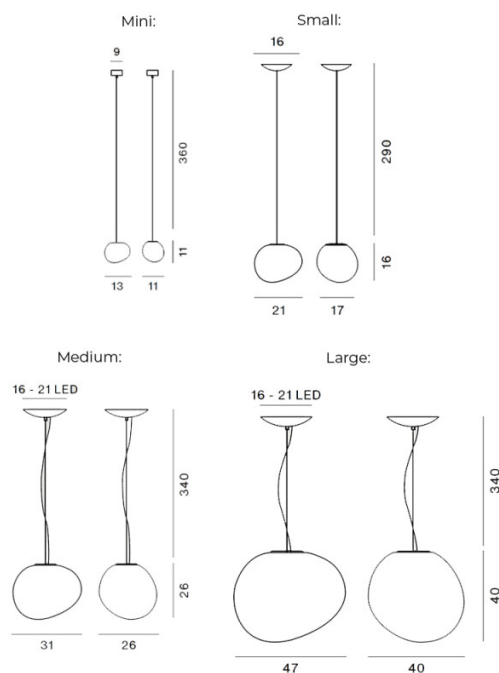

Suitable for many types of settings in professional and home interiors, the Gregg Pendant by Foscarini is available in three sizes to find the right fit for you, whether you want to light a big dining room or a small bedroom. This lighting solution is both stunning and refined and will add a chic touch to the room. The Gregg Pendants can be clustered using the [Foscarini Gregg Multiple Composition](#).

**PRODUCT SPECIFICATION**

**Light Source:** **Mini:** 1 x Max 8W G9 (excluded)  
**Small:** 1 x Max 6.5W E14 (included by Foscarini)  
**Medium & Large:** 1 x Max 21W E27 LED (included by Foscarini)

**IP Code:** 20

**Dimming:** Dimmable via Triac dimming.

**Dimensions: Mini:**  
Shade Width: 13cm  
Shade Height: 11cm  
Cable Length: 360cm

**Small:**  
Shade Width: 21cm  
Shade Height: 16cm  
Cable Length: 290cm

**Medium:**  
Shade Width: 31cm  
Shade Height: 26cm  
Cable Length: 340cm

**Large:**  
Shade Width: 47cm  
Shade Height: 40cm  
Cable Length: 340cm

**For all sales and technical enquiries, please contact:**

+44 (0)114 263 4266

[info@davidvillagelighting.co.uk](mailto:info@davidvillagelighting.co.uk)