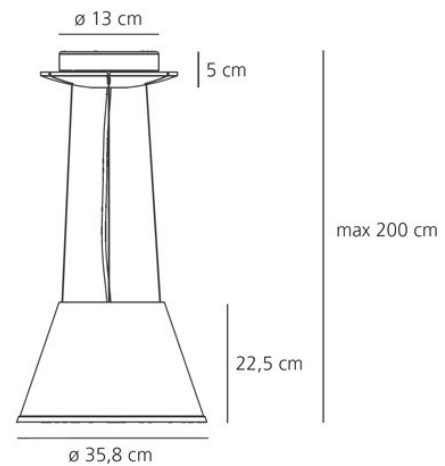

PRODUCT SPECIFICATION

Light Source: 1 x 15W LED E27 (excluded)

IP Code: 20

Dimming: Dimmable via mains phase dimming.

Dimensions: Ø 35.8 cm shade
22.5 cm shade height
200 cm max cord length
Ø 13 cm ceiling rose