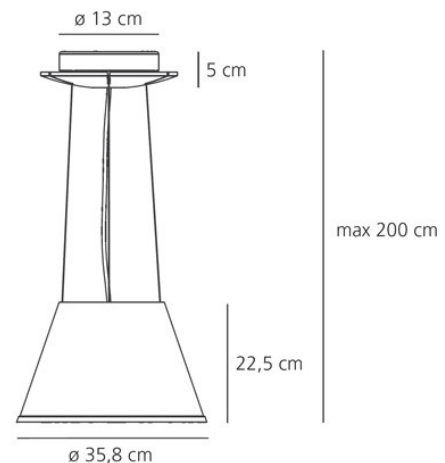

PRODUCT SPECIFICATION

Light Source: 1 x 15W LED E27 (excluded)

IP Code: 20

Dimming: Dimmable via mains phase dimming.

Dimensions: Ø 35.8 cm shade
22.5 cm shade height
200 cm max cord length
Ø 13 cm ceiling rose