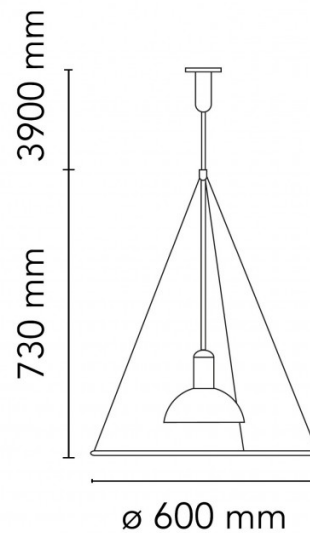

FLOS

Flos Frisbi Pendant

LA8337

SOURCE: <https://www.davidvillagelighting.co.uk/product/Flos-Frisbi-Pendant/4983>

PRODUCT DESCRIPTION

Designer: Achille Castiglioni

Frisbi Pendant Light by Flos

The Flos Frisbi pendant light has a chrome reflector and opal diffuser which delivers direct, diffused and reflected luminosity. The Frisbi has three fine steel cables which allows the pendant to be suspended from any ceiling via its injection-moulded ABS ceiling fitting. With a truly modern feel, this ageless pendant light was designed by Achille Castiglioni in 1978 and has remained current in style and still to this day compliments contemporary interiors.

PRODUCT SPECIFICATION

- Light Source:** 1 x max 13W LED E27 (excluded)
- IP Code:** 20
- Dimming:** Dimmable via mains phase dimming
- Dimensions:** Ø60cm
73cm height
390cm drop

For all sales and technical enquiries, please contact: