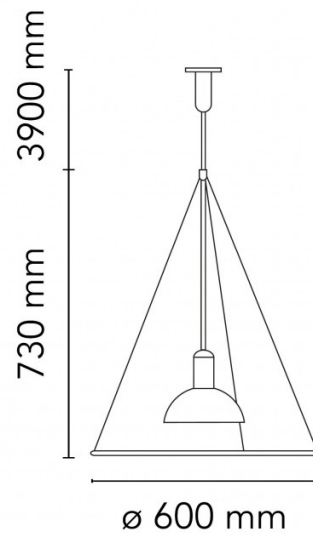

FLOS

Flos Frisbi Pendant

LA8337

SOURCE: <https://www.davidvillagelighting.co.uk/product/Flos-Frisbi-Pendant/4983>

PRODUCT DESCRIPTION

Designer: Achille Castiglioni

Frisbi Pendant Light by Flos

The Flos Frisbi pendant light has a chrome reflector and opal diffuser which delivers direct, diffused and reflected luminosity. The Frisbi has three fine steel cables which allows the pendant to be suspended from any ceiling via its injection-moulded ABS ceiling fitting. With a truly modern feel, this ageless pendant light was designed by Achille Castiglioni in 1978 and has remained current in style and still to this day compliments contemporary interiors.

PRODUCT SPECIFICATION

- Light Source:** 1 x max 13W LED E27 (excluded)
- IP Code:** 20
- Dimming:** Dimmable via mains phase dimming
- Dimensions:** Ø60cm
73cm height
390cm drop

For all sales and technical enquiries, please contact: