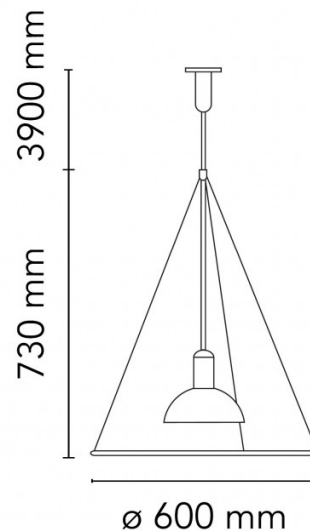

### PRODUCT SPECIFICATION

- Light Source:** 1 x max 13W LED E27 (excluded)
- IP Code:** 20
- Dimming:** Dimmable via mains phase dimming
- Dimensions:** Ø60cm  
73cm height  
390cm drop

**For all sales and technical enquiries, please contact:**