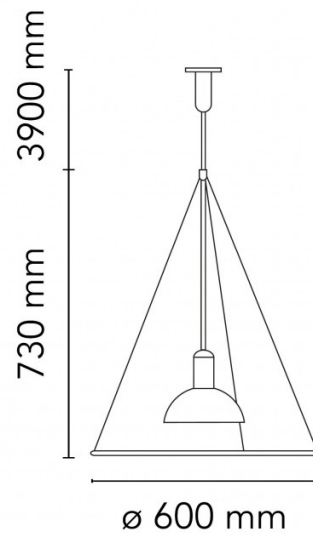

FLOS

Flos Frisbi Pendant

LA8337

SOURCE: <https://www.davidvillagelighting.co.uk/product/Flos-Frisbi-Pendant/4983>

PRODUCT DESCRIPTION

Designer: Achille Castiglioni

Frisbi Pendant Light by Flos

The Flos Frisbi pendant light has a chrome reflector and opal diffuser which delivers direct, diffused and reflected luminosity. The Frisbi has three fine steel cables which allows the pendant to be suspended from any ceiling via its injection-moulded ABS ceiling fitting. With a truly modern feel, this ageless pendant light was designed by Achille Castiglioni in 1978 and has remained current in style and still to this day compliments contemporary interiors.

PRODUCT SPECIFICATION

- Light Source:** 1 x max 105W E27 (excluded)
- IP Code:** 20
- Dimming:** Dimmable via mains phase dimming
- Dimensions:** Ø60cm
73cm height
390cm drop

For all sales and technical enquiries, please contact: