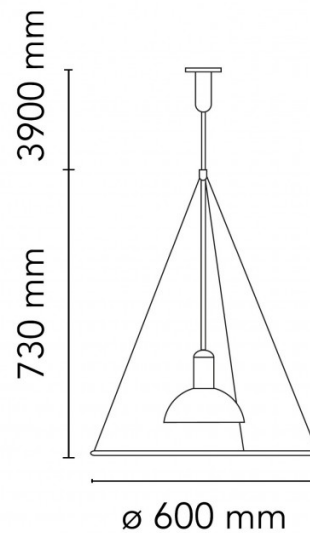

FLOS

Flos Frisbi Pendant

LA8337

SOURCE: <https://www.davidvillagelighting.co.uk/product/Flos-Frisbi-Pendant/4983>

PRODUCT DESCRIPTION

Designer: Achille Castiglioni

Frisbi Pendant Light by Flos

The Flos Frisbi pendant light has a chrome reflector and opal diffuser which delivers direct, diffused and reflected luminosity. The Frisbi has three fine steel cables which allows the pendant to be suspended from any ceiling via its injection-moulded ABS ceiling fitting. With a truly modern feel, this ageless pendant light was designed by Achille Castiglioni in 1978 and has remained current in style and still to this day compliments contemporary interiors.

PRODUCT SPECIFICATION

- Light Source:** 1 x max 13W LED E27 (excluded)
- IP Code:** 20
- Dimming:** Dimmable via mains phase dimming
- Dimensions:** Ø60cm  
73cm height  
390cm drop

**For all sales and technical enquiries, please contact:**