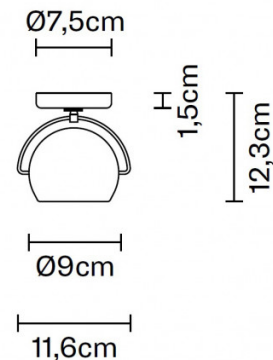

Please note, the images show the light fitting with a PAR-20 GU10 lamp but this light source has now been replaced with a PAR-16 GU10 lamp which is slightly narrower and therefore leaves a slight gap between the lamp and the rim of the light fitting. Lamp not included.

PRODUCT SPECIFICATION

Light Source: 1 x Max 50W PAR-16 GU10 LED (excluded)

IP Code: 20

Dimming: Dimmable via mains phase dimming.

Dimensions: Shade: Ø9cm
Height: 12.3cm
Base: Ø7.5cm

For all sales and technical enquiries, please contact: