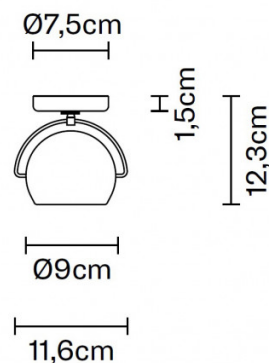

Please note, the images show the light fitting with a PAR-20 GU10 lamp but this light source has now been replaced with a PAR-16 GU10 lamp which is slightly narrower and therefore leaves a slight gap between the lamp and the rim of the light fitting. Lamp not included.

PRODUCT SPECIFICATION

Light Source: 1 x Max 50W PAR-16 GU10 LED (excluded)

IP Code: 20

Dimming: Dimmable via mains phase dimming.

Dimensions: Shade: Ø9cm
Height: 12.3cm
Base: Ø7.5cm

For all sales and technical enquiries, please contact: