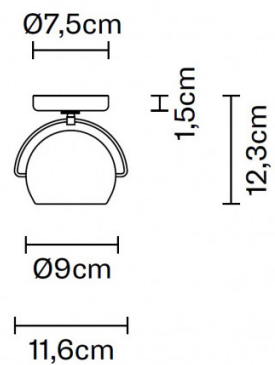

**Please note, the images show the light fitting with a PAR-20 GU10 lamp but this light source has now been replaced with a PAR-16 GU10 lamp which is slightly narrower and therefore leaves a slight gap between the lamp and the rim of the light fitting. Lamp not included.**

## PRODUCT SPECIFICATION

**Light Source:** 1 x Max 50W PAR-16 GU10 LED (excluded)

**IP Code:** 20

**Dimming:** Dimmable via mains phase dimming.

**Dimensions:** Shade: Ø9cm  
Height: 12.3cm  
Base: Ø7.5cm