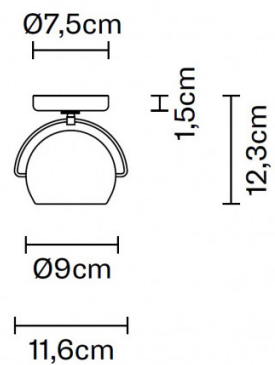

PRODUCT SPECIFICATION

Light Source: 1 x Max 50W PAR-16 GU10 LED (excluded)

IP Code: 20

Dimming: Dimmable via mains phase dimming.

Dimensions: Shade: Ø9cm
Height: 12.3cm
Base: Ø7.5cm

For all sales and technical enquiries, please contact:

+44 (0)114 263 4266

info@davidvillagelighting.co.uk

www.davidvillagelighting.co.uk