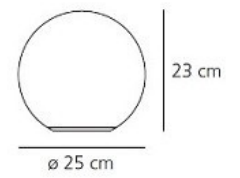

**IP Code:** 20

**Dimming:** Microswitch dimmer on all sizes except the 14cm which is non-dimmable

**Dimensions:** Dioscuri 14 - Ø14 cm x H 13.6cm  
 Dioscuri 25 - Ø25cm x H 23cm  
 Dioscuri 35 - Ø35cm x H 34cm  
 Dioscuri 42 - Ø42 cm x 42cm