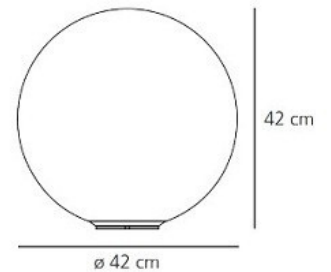

**IP Code:** 20

**Dimming:** Microswitch dimmer on all sizes except the 14cm which is non-dimmable

**Dimensions:** Dioscuri 14 - Ø14 cm x H 13.6cm  
 Dioscuri 25 - Ø25cm x H 23cm  
 Dioscuri 35 - Ø35cm x H 34cm  
 Dioscuri 42 - Ø42 cm x 42cm