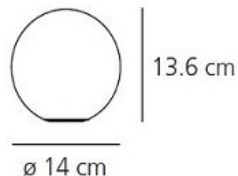

**IP Code:** 20

**Dimming:** Microswitch dimmer on all sizes except the 14cm which is non-dimmable

**Dimensions:**  
**Dioscuri 14** - Ø14 cm x H 13.6cm  
**Dioscuri 25** - Ø25cm x H 23cm  
**Dioscuri 35** - Ø35cm x H 34cm  
**Dioscuri 42** - Ø42 cm x 42cm