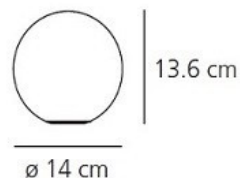

IP Code: 20

Dimming: Microswitch dimmer on all sizes except the 14cm which is non-dimmable

Dimensions:
Dioscuri 14 - Ø14 cm x H 13.6cm
Dioscuri 25 - Ø25cm x H 23cm
Dioscuri 35 - Ø35cm x H 34cm
Dioscuri 42 - Ø42 cm x 42cm