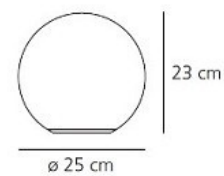

IP Code: 20

Dimming: Microswitch dimmer on all sizes except the 14cm which is non-dimmable

Dimensions:
Dioscuri 14 - Ø14 cm x H 13.6cm
Dioscuri 25 - Ø25cm x H 23cm
Dioscuri 35 - Ø35cm x H 34cm
Dioscuri 42 - Ø42 cm x 42cm