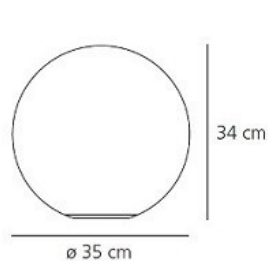

IP Code: 20

Dimming: Microswitch dimmer on all sizes except the 14cm which is non-dimmable

Dimensions:
Dioscuri 14 - Ø14 cm x H 13.6cm
Dioscuri 25 - Ø25cm x H 23cm
Dioscuri 35 - Ø35cm x H 34cm
Dioscuri 42 - Ø42 cm x 42cm