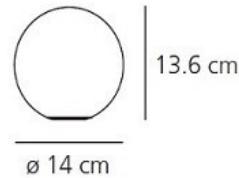

**IP Code:** 20

**Dimming:** Microswitch dimmer on all sizes except the 14cm which is non-dimmable

**Dimensions:** Dioscuri 14 - Ø14 cm x H 13.6cm  
 Dioscuri 25 - Ø25cm x H 23cm  
 Dioscuri 35 - Ø35cm x H 34cm  
 Dioscuri 42 - Ø42 cm x 42cm