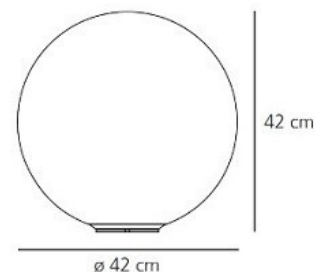

For all sales and technical enquiries, please contact:

+44 (0)114 263 4266

info@davidvillagelighting.co.uk

www.davidvillagelighting.co.uk