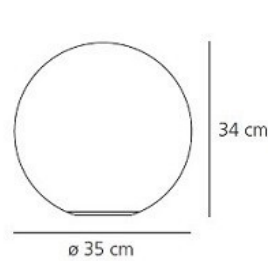

IP Code: 20

Dimming: Microswitch dimmer on all sizes except the 14cm which is non-dimmable

Dimensions: Dioscuri 14 - Ø14 cm x H 13.6cm
 Dioscuri 25 - Ø25cm x H 23cm
 Dioscuri 35 - Ø35cm x H 34cm
 Dioscuri 42 - Ø42 cm x 42cm