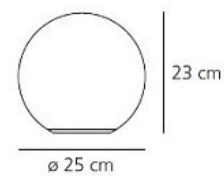

**IP Code:** 20

**Dimming:** Microswitch dimmer on all sizes except the 14cm which is non-dimmable

**Dimensions:**  
**Dioscuri 14** - Ø14 cm x H 13.6cm  
**Dioscuri 25** - Ø25cm x H 23cm  
**Dioscuri 35** - Ø35cm x H 34cm  
**Dioscuri 42** - Ø42 cm x 42cm