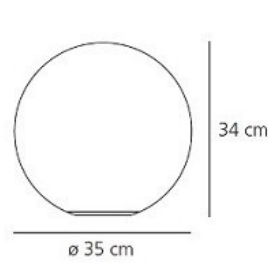

**IP Code:** 20

**Dimming:** Microswitch dimmer on all sizes except the 14cm which is non-dimmable

**Dimensions:** Dioscuri 14 - Ø14 cm x H 13.6cm  
 Dioscuri 25 - Ø25cm x H 23cm  
 Dioscuri 35 - Ø35cm x H 34cm  
 Dioscuri 42 - Ø42 cm x 42cm