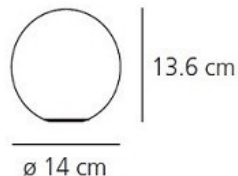

IP Code: 20

Dimming: Microswitch dimmer on all sizes except the 14cm which is non-dimmable

Dimensions:
Dioscuri 14 - Ø14 cm x H 13.6cm
Dioscuri 25 - Ø25cm x H 23cm
Dioscuri 35 - Ø35cm x H 34cm
Dioscuri 42 - Ø42 cm x 42cm