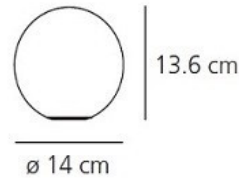

IP Code: 20

Dimming: Microswitch dimmer on all sizes except the 14cm which is non-dimmable

Dimensions: Dioscuri 14 - Ø14 cm x H 13.6cm
 Dioscuri 25 - Ø25cm x H 23cm
 Dioscuri 35 - Ø35cm x H 34cm
 Dioscuri 42 - Ø42 cm x 42cm