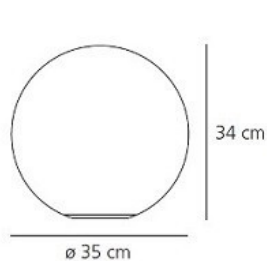

**IP Code:** 20

**Dimming:** Microswitch dimmer on all sizes except the 14cm which is non-dimmable

**Dimensions:**  
**Dioscuri 14** - Ø14 cm x H 13.6cm  
**Dioscuri 25** - Ø25cm x H 23cm  
**Dioscuri 35** - Ø35cm x H 34cm  
**Dioscuri 42** - Ø42 cm x 42cm