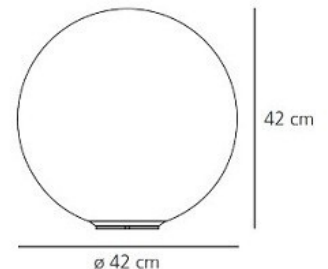

IP Code: 20

Dimming: Microswitch dimmer on all sizes except the 14cm which is non-dimmable

Dimensions: Dioscuri 14 - Ø14 cm x H 13.6cm
 Dioscuri 25 - Ø25cm x H 23cm
 Dioscuri 35 - Ø35cm x H 34cm
 Dioscuri 42 - Ø42 cm x 42cm