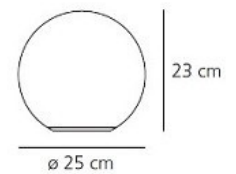

IP Code: 20

Dimming: Microswitch dimmer on all sizes except the 14cm which is non-dimmable

Dimensions: Dioscuri 14 - Ø14 cm x H 13.6cm
 Dioscuri 25 - Ø25cm x H 23cm
 Dioscuri 35 - Ø35cm x H 34cm
 Dioscuri 42 - Ø42 cm x 42cm