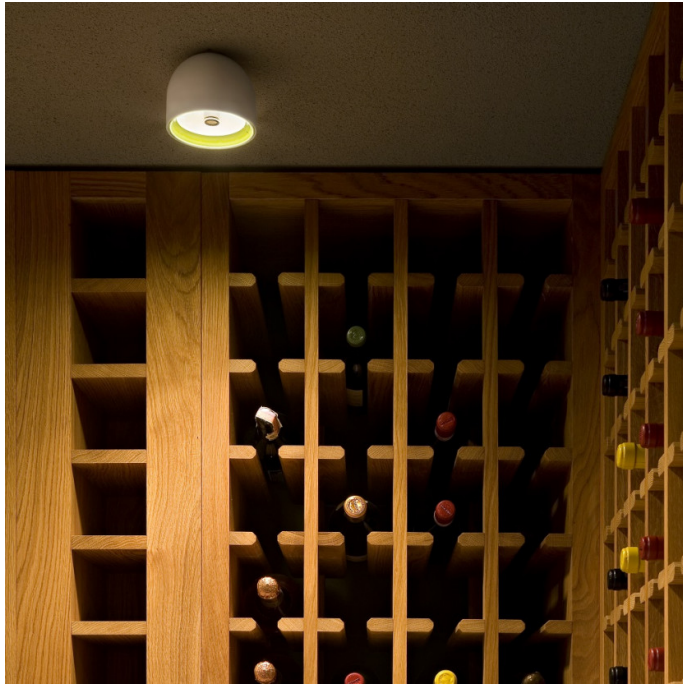

FLOS

Flos Wan Ceiling / Wall Light

LA8299

SOURCE: <https://www.davidvillagelighting.co.uk/product/Flos-Wan-Ceiling-Wall-Light/4954>

PRODUCT DESCRIPTION

Designer: Johanna Grawunder

Wan Ceiling / Wall Light by Flos

The Wan ceiling/wall light, designed by Johanna Grawunder in 2005, is a compact, contemporary and directional light designed to be used in multiples. The Wan wall and ceiling light is named after the Japanese for "bowl", which is reflected in its curved profile and petite size.

With a body made from aluminium the Flos Wan ceiling/wall lamp is available in two colour finishes, white or black. The Wan wall/ceiling light provides a focussed, glare free glow thanks to the clever design of the diffuser, making it perfect for task lighting in a study or living room, or in a kitchen or dressing room as general lighting.

The Flos [Wan collection](#) also includes a fully recessed model, semi-recessed model and a pendant light.

PRODUCT SPECIFICATION

- Light Source:** 1 x max 40W G9 (excluded)
- IP Code:** 20
- Dimming:** Dimmable via mains phase dimming
- Dimensions:** Ø11.5cm
8.9cm height
Ø5cm base