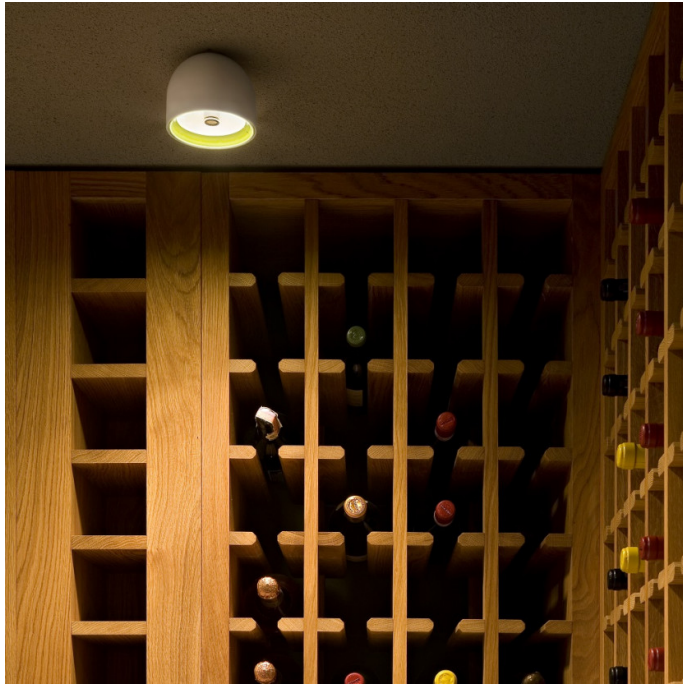

FLOS

Flos Wan Ceiling / Wall Light

LA8299

SOURCE: <https://www.davidvillagelighting.co.uk/product/Flos-Wan-Ceiling-Wall-Light/4954>

PRODUCT DESCRIPTION

Designer: Johanna Grawunder

Wan Ceiling / Wall Light by Flos

The Wan ceiling/wall light, designed by Johanna Grawunder in 2005, is a compact, contemporary and directional light designed to be used in multiples. The Wan wall and ceiling light is named after the Japanese for “bowl”, which is reflected in its curved profile and petite size.

With a body made from aluminium the Flos Wan ceiling/wall lamp is available in two colour finishes, white or black. The Wan wall/ceiling light provides a focussed, glare free glow thanks to the clever design of the diffuser, making it perfect for task lighting in a study or living room, or in a kitchen or dressing room as general lighting.

The Flos [Wan collection](#) also includes a fully recessed model, semi-recessed model and a pendant light.

PRODUCT SPECIFICATION

- Light Source:** 1 x max 40W G9 (excluded)
- IP Code:** 20
- Dimming:** Dimmable via mains phase dimming
- Dimensions:** Ø11.5cm
8.9cm height
Ø5cm base