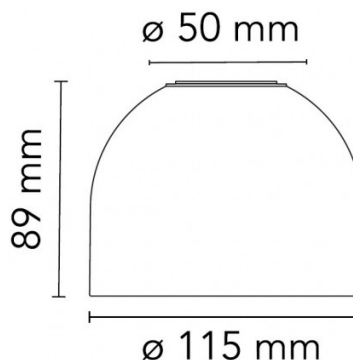

The Flos [Wan collection](#) also includes a fully recessed model, semi-recessed model and a pendant light.

PRODUCT SPECIFICATION

Light Source: 1 x max 40W G9 (excluded)

IP Code: 20

Dimming: Dimmable via mains phase dimming

Dimensions: Ø11.5cm
8.9cm height
Ø5cm base

For all sales and technical enquiries, please contact:

+44 (0)114 263 4266

info@davidvillagelighting.co.uk

www.davidvillagelighting.co.uk