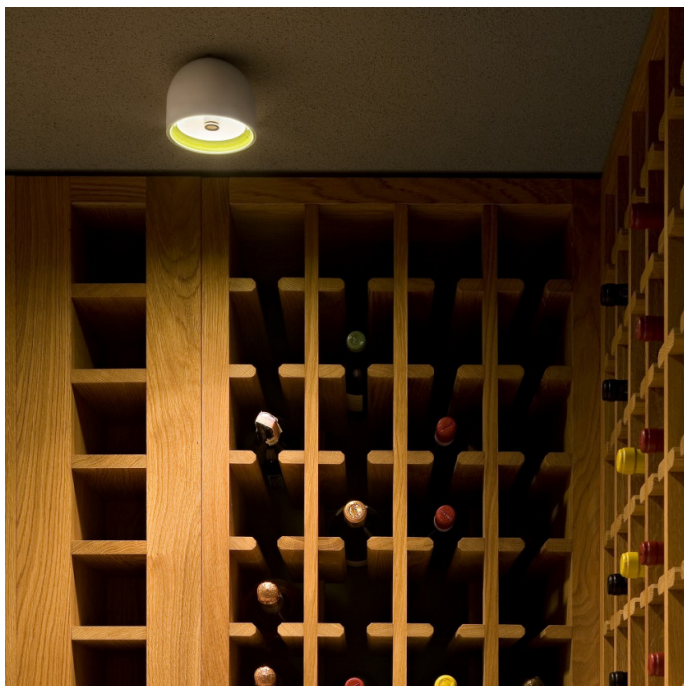

FLOS

Flos Wan Ceiling / Wall Light

LA8299

SOURCE: <https://www.davidvillagelighting.co.uk/product/Flos-Wan-Ceiling-Wall-Light/4954>

PRODUCT DESCRIPTION

Designer: Johanna Grawunder

Wan Ceiling / Wall Light by Flos

The Wan ceiling/wall light, designed by Johanna Grawunder in 2005, is a compact, contemporary and directional light designed to be used in multiples. The Wan wall and ceiling light is named after the Japanese for "bowl", which is reflected in its curved profile and petite size.

With a body made from aluminium the Flos Wan ceiling/wall lamp is available in two colour finishes, white or black. The Wan wall/ceiling light provides a focussed, glare free glow thanks to the clever design of the diffuser, making it perfect for task lighting in a study or living room, or in a kitchen or dressing room as general lighting.