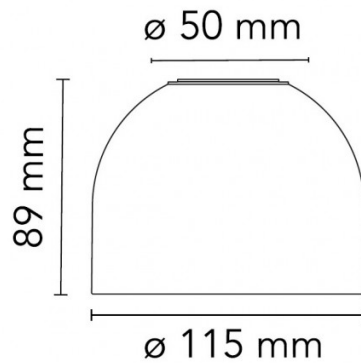

The Flos [Wan collection](#) also includes a fully recessed model, semi-recessed model and a pendant light.

PRODUCT SPECIFICATION

- Light Source:** 1 x max 40W G9 (excluded)
- IP Code:** 20
- Dimming:** Dimmable via mains phase dimming
- Dimensions:** Ø11.5cm
8.9cm height
Ø5cm base