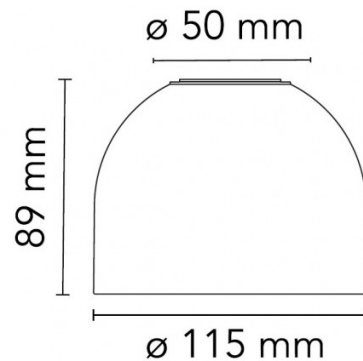

The Flos [Wan collection](#) also includes a fully recessed model, semi-recessed model and a pendant light.

PRODUCT SPECIFICATION

- Light Source:** 1 x max 40W G9 (excluded)
- IP Code:** 20
- Dimming:** Dimmable via mains phase dimming
- Dimensions:** Ø11.5cm
8.9cm height
Ø5cm base