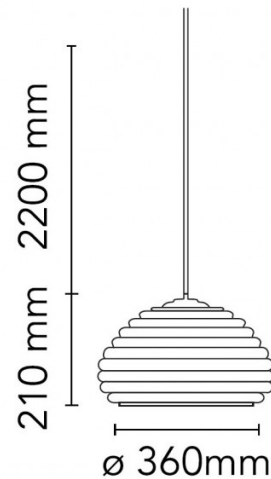

PRODUCT SPECIFICATION

- Light Source:** 1 x max 11W LED E27 (excluded)
- IP Code:** 20
- Dimming:** Dimmable via mains phase dimming
- Dimensions:** Ø36cm
21cm shade height
220cm cable length

For all sales and technical enquiries, please contact: