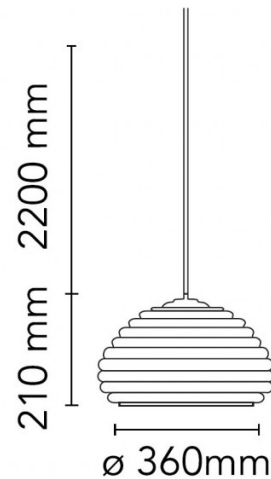

PRODUCT SPECIFICATION

- Light Source:** 1 x max 11W LED E27 (excluded)
- IP Code:** 20
- Dimming:** Dimmable via mains phase dimming
- Dimensions:** Ø36cm  
21cm shade height  
220cm cable length

For all sales and technical enquiries, please contact: