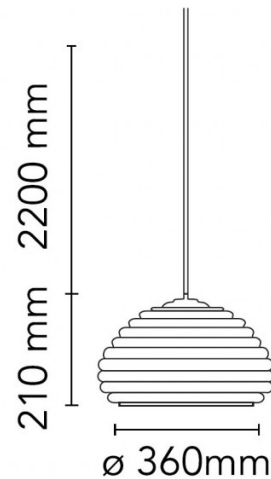

PRODUCT SPECIFICATION

- Light Source:** 1 x max 70W E27 (excluded)
- IP Code:** 20
- Dimming:** Dimmable via mains phase dimming
- Dimensions:** Ø36cm  
21cm shade height  
220cm cable length

For all sales and technical enquiries, please contact: