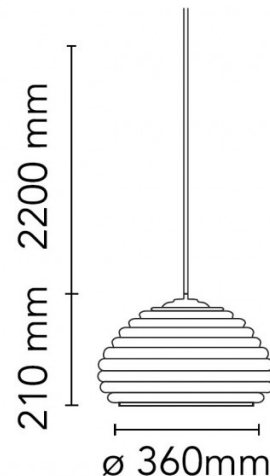

PRODUCT SPECIFICATION

Light Source: 1 x max 11W LED E27 (excluded)

IP Code: 20

Dimming: Dimmable via mains phase dimming

Dimensions: Ø36cm
21cm shade height
220cm cable length

For all sales and technical enquiries, please contact: