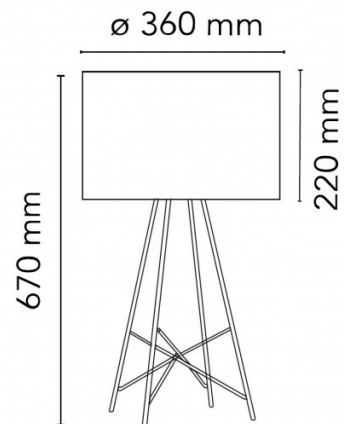

The [Ray collection](#) also includes a floor lamp in two sizes and a pendant light.

PRODUCT SPECIFICATION

Light Source: 1 x max 11.5W LED E27 (excluded)

IP Code: 20

Dimming: In line dimmer included on cable

Dimensions: Ø36cm shade
22cm shade height
67cm height
185cm cable length

For all sales and technical enquiries, please contact:

+44 (0)114 263 4266

info@davidvillagelighting.co.uk

www.davidvillagelighting.co.uk