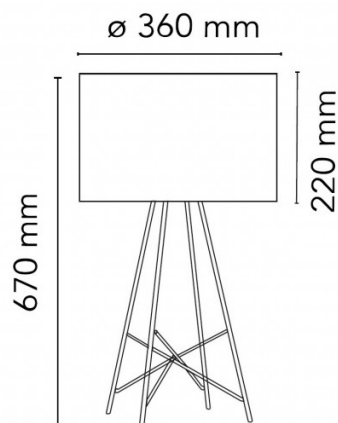

The [Ray collection](#) also includes a floor lamp in two sizes and a pendant light.

PRODUCT SPECIFICATION

Light Source: 1 x max 11.5W LED E27 (excluded)

IP Code: 20

Dimming: In line dimmer included on cable

Dimensions: Ø36cm shade
22cm shade height
67cm height
185cm cable length

For all sales and technical enquiries, please contact:

+44 (0)114 263 4266

info@davidvillagelighting.co.uk

www.davidvillagelighting.co.uk