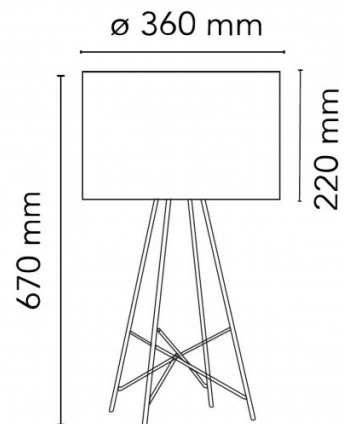

FLOS

Flos Ray Table Lamp

LA8295

SOURCE: <https://www.davidvillagelighting.co.uk/product/Flos-Ray-Table-Lamp/4950>

PRODUCT DESCRIPTION

Designer: Rodolfo Dordoni

Ray Table Lamp by Flos

The Ray table lamp by designer Rodolfo Dordoni was designed in 2006. Dordoni's inspiration came from a lighthouse which is clearly reflected in the silhouette of the lamp which consists of die-cast, polished, chrome-plated zamak alloy shade supported by a welded steel tube structure, reminiscent of a pylon.

Available with a white or black shade in aluminium, or a hand-blown glass shade, the Ray table lamp provides a soft ambient glow which can be adjusted to suit with the dimmer switch included on the cable. The Ray table light suits a number of applications including additional ambient lighting in a living room or bedroom, or as a reading light at a bedside or in a study.

The [Ray collection](#) also includes a floor lamp in two sizes and a pendant light.

PRODUCT SPECIFICATION

- Light Source:** 1 x max 11.5W LED E27 (excluded)
- IP Code:** 20
- Dimming:** In line dimmer included on cable
- Dimensions:** Ø36cm shade
22cm shade height
67cm height
185cm cable length