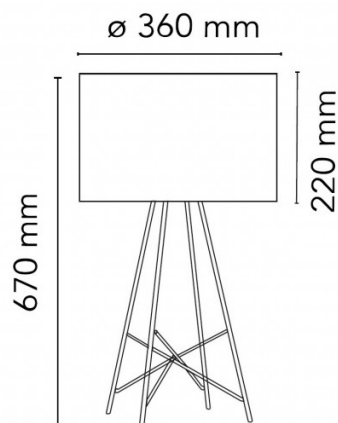

For all sales and technical enquiries, please contact:

+44 (0)114 263 4266

info@davidvillagelighting.co.uk

www.davidvillagelighting.co.uk