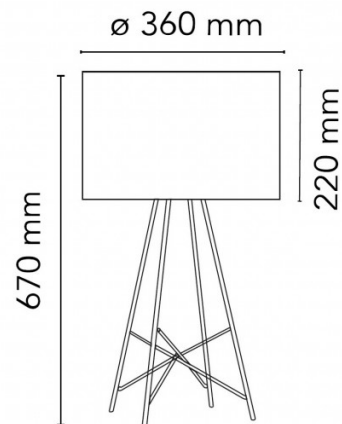

The [Ray collection](#) also includes a floor lamp in two sizes and a pendant light.

PRODUCT SPECIFICATION

Light Source: 1 x max 11.5W LED E27 (excluded)

IP Code: 20

Dimming: In line dimmer included on cable

Dimensions: Ø36cm shade
22cm shade height
67cm height
185cm cable length

For all sales and technical enquiries, please contact:

+44 (0)114 263 4266

info@davidvillagelighting.co.uk

www.davidvillagelighting.co.uk