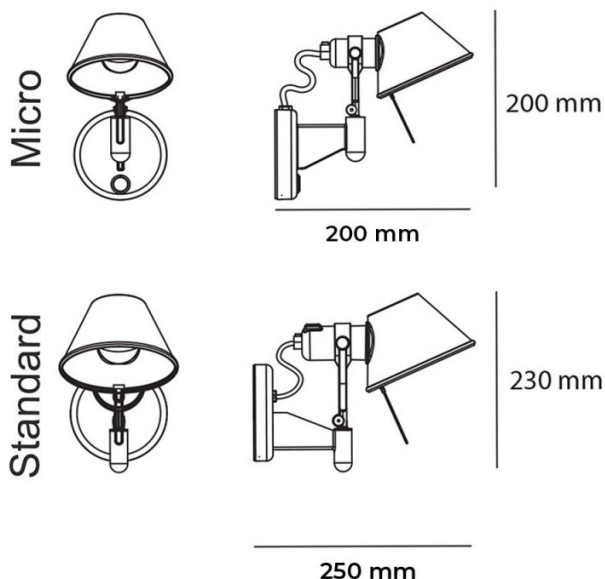

The Tolomeo wall lamp can be used in many environments, whether you want to line the walls in your hallway, have a bedside light useful for reading or a spotlight over a kitchen worktop. The aluminium finish makes this wall lamp universal and versatile and the choice of two sizes means you can find the right fit for your space, whether large or small. You can also choose whether you want a light with a switch on the body or a hard-wired version without a switch.

## PRODUCT SPECIFICATION

**Light Source:** **Standard** - 1 x Max 8W E27 (excluded)  
**Micro** - 1 x Max 6W E14 (excluded)

**IP Code:** 20

**Dimming:** Non dimmable.

**Dimensions: Standard**  
Height: 23cm  
Depth: 25cm

**Micro**  
Height: 20cm  
Depth: 20cm

**For all sales and technical enquiries, please contact:**

+44 (0)114 263 4266

[info@davidvillagelighting.co.uk](mailto:info@davidvillagelighting.co.uk)

[www.davidvillagelighting.co.uk](http://www.davidvillagelighting.co.uk)