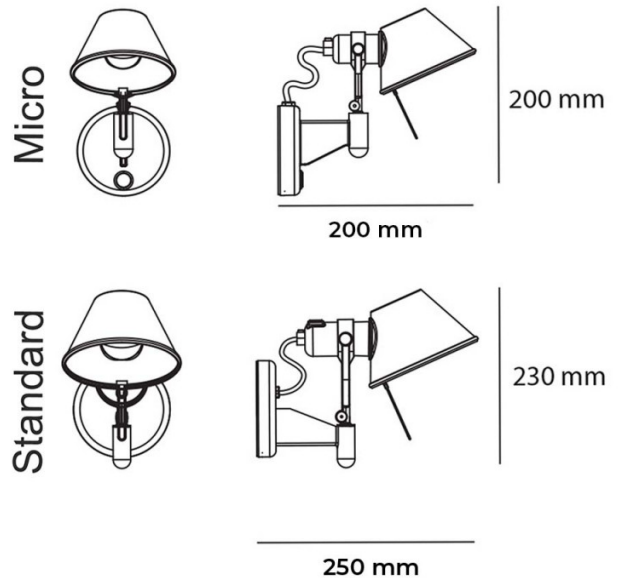

The Tolomeo wall lamp can be used in many environments, whether you want to line the walls in your hallway, have a bedside light useful for reading or a spotlight over a kitchen worktop. The aluminium finish makes this wall lamp universal and versatile and the choice of two sizes means you can find the right fit for your space, whether large or small. You can also choose whether you want a light with a switch on the body or a hard-wired version without a switch.

PRODUCT SPECIFICATION

Light Source: **Standard** - 1 x Max 8W E27 (excluded)
Micro - 1 x Max 6W E14 (excluded)

IP Code: 20

Dimming: Non dimmable.

Dimensions: Standard
Height: 23cm
Depth: 25cm

Micro
Height: 20cm
Depth: 20cm