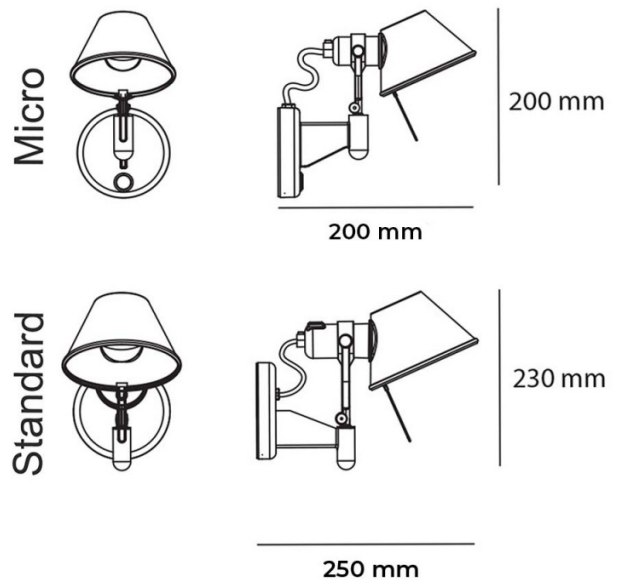

The Tolomeo wall lamp can be used in many environments, whether you want to line the walls in your hallway, have a bedside light useful for reading or a spotlight over a kitchen worktop. The aluminium finish makes this wall lamp universal and versatile and the choice of two sizes means you can find the right fit for your space, whether large or small. You can also choose whether you want a light with a switch on the body or a hard-wired version without a switch.

PRODUCT SPECIFICATION

Light Source: **Standard** - 1 x Max 8W E27 (excluded)
Micro - 1 x Max 6W E14 (excluded)

IP Code: 20

Dimming: Non dimmable.

Dimensions: Standard
Height: 23cm
Depth: 25cm

Micro
Height: 20cm
Depth: 20cm