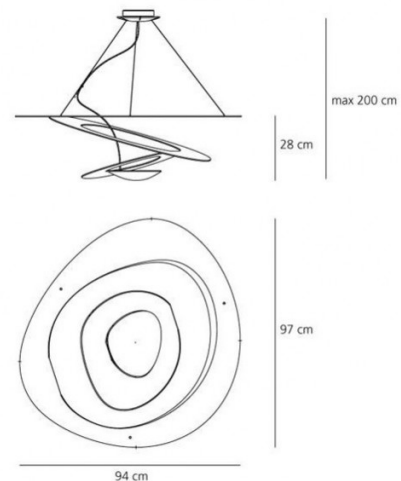

Artemide

Artemide Pirce Suspension

LA8294

SOURCE: <https://www.davidvillagelighting.co.uk/product/Artemide-Pirce-Suspension/4936>

PRODUCT DESCRIPTION

Designer: Giuseppe Maurizio Scutella

Pirce Ceiling Suspension by Artemide

This sculptural and contemporary design by Giuseppe Maurizio Scutellà for Artemide, this is the original suspension version of Pirce light, an extension to the existing Pirce range. Opening out of a slim disk are fluttering spirals, which fall gently downwards, creating magical effects of form and light in flowing twirls.

In the Pirce Suspension the lamp itself is placed in the lower dish of the light casting illumination upwards to give indirect light emission making this light by Artemide not only a special light source but also a unique piece of ceiling art. This Pirce Suspension is the original full size version of Artemide's Pirce light. Its more impactful size makes it ideal for large feature spaces in residential or commercial settings alike as it provides a bold and exciting centerpiece.

Lamp excluded.

Pirce Suspension is also available in two smaller sizes and as a ceiling and wall light. Most options are also available with an integrated LED light source. See the rest of Artemide's [Pirce Collection](#).

PRODUCT SPECIFICATION

Light Source: 1x max 11W R7 (excluded)

IP Code: 20

Dimming: Dimmable via mains phase dimming.

Dimensions: 94 cm width
97 cm length
28 cm height
70-200 cm drop