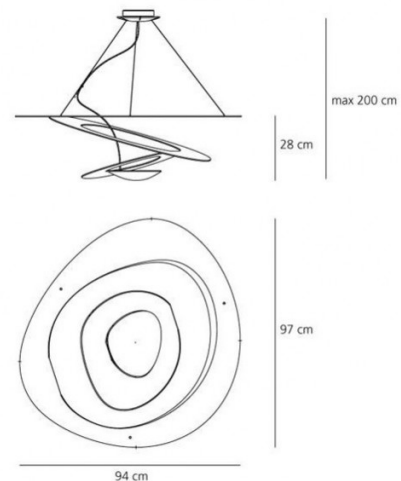

Lamp excluded.

Pirce Suspension is also available in two smaller sizes and as a ceiling and wall light. Most options are also available with an integrated LED light source. See the rest of Artemide's [Pirce Collection](#).

## PRODUCT SPECIFICATION

**Light Source:** 1x max 11W R7 (excluded)

**IP Code:** 20

**Dimming:** Dimmable via mains phase dimming.

**Dimensions:** 94 cm width  
97 cm length  
28 cm height  
70-200 cm drop