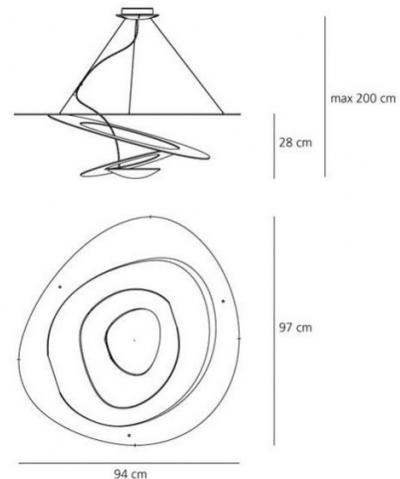

In the Pirce Suspension the lamp itself is placed in the lower dish of the light casting illumination upwards to give indirect light emission making this light by Artemide not only a special light source but also a unique piece of ceiling art. This Pirce Suspension is the original full size version of Artemide's Pirce light. Its more impactful size makes it ideal for large feature spaces in residential or commercial settings alike as it provides a bold and exciting centerpiece.

PRODUCT SPECIFICATION

- Light Source:** 1x max 11W R7 (excluded)
- IP Code:** 20
- Dimming:** Dimmable via mains phase dimming.
- Dimensions:** 94 cm width
97 cm length
28 cm height
70-200 cm drop

For all sales and technical enquiries, please contact: