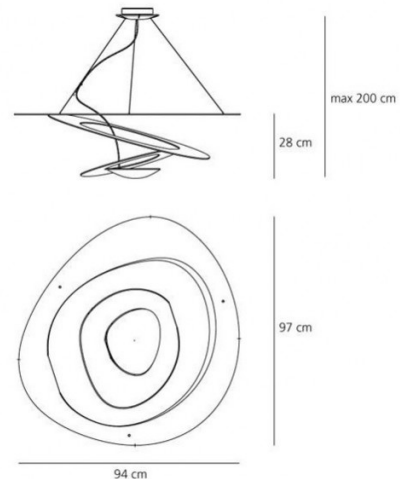

PRODUCT SPECIFICATION

Light Source: 1x max 11W R7 (excluded)

IP Code: 20

Dimming: Dimmable via mains phase dimming.

Dimensions: 94 cm width
97 cm length
28 cm height
70-200 cm drop

For all sales and technical enquiries, please contact: