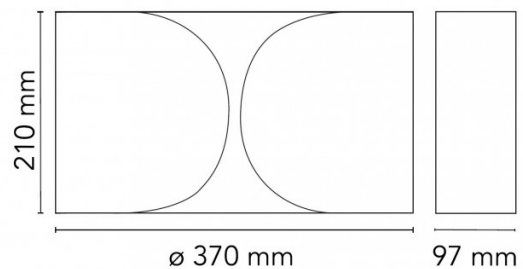

PRODUCT SPECIFICATION

Light Source: 2 x max 11.5W LED E27 (excluded)

IP Code: 20

Dimming: Dimmable via mains phase dimming

Dimensions: 21cm height
37cm width
9.7cm depth

For all sales and technical enquiries, please contact: