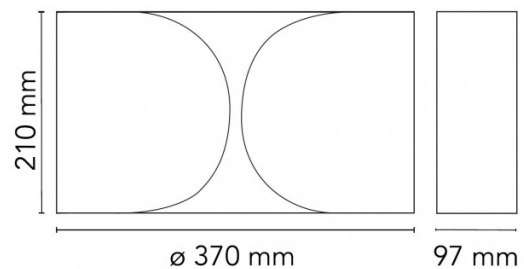

PRODUCT SPECIFICATION

Light Source: 2 x max 11.5W LED E27 (excluded)

IP Code: 20

Dimming: Dimmable via mains phase dimming

Dimensions: 21cm height
37cm width
9.7cm depth

For all sales and technical enquiries, please contact: