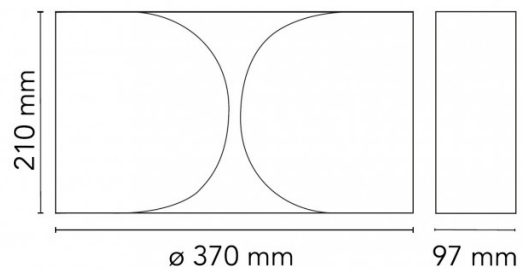

PRODUCT SPECIFICATION

Light Source: 2 x max 11.5W LED E27 (excluded)

IP Code: 20

Dimming: Dimmable via mains phase dimming

Dimensions: 21cm height
37cm width
9.7cm depth

For all sales and technical enquiries, please contact: