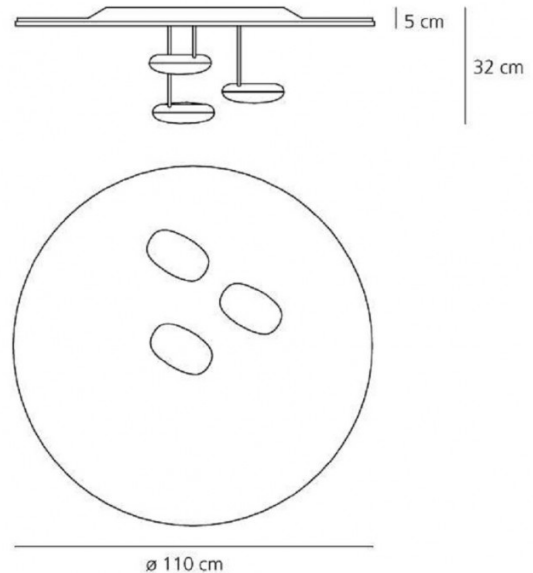

A design by Ross Lovegrove for Artemide, the Droplet depicts a moments frozen in time. A wavy aluminium surface that is illuminated by three steel pebble like elements. The design is similar to the ripples created when you throw pebbles into a water surface. Lovegrove's influence is clear, as he takes inspiration from the logic and intelligence found in nature, producing organic forms. Droplet is a stunning piece for your foyer or business. The light is also available in a [mini version](#).

PRODUCT SPECIFICATION

Light Source: 3 x 29W, 3000K, 3031 lumens

IP Code: 20

Dimming: Dimmable via mains phase dimming.

Dimensions: Ø 110 cm
34 cm depth
5 cm recess depth

For all sales and technical enquiries, please contact: