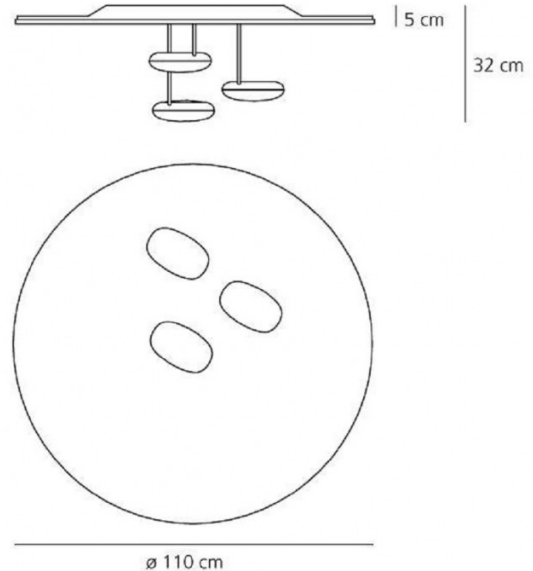

A design by Ross Lovegrove for Artemide, the Droplet depicts a moments frozen in time. A wavy aluminium surface that is illuminated by three steel pebble like elements. The design is similar to the ripples created when you throw pebbles into a water surface. Lovegrove's influence is clear, as he takes inspiration from the logic and intelligence found in nature, producing organic forms. Droplet is a stunning piece for your foyer or business. The light is also available in a [mini version](#).

PRODUCT SPECIFICATION

Light Source: 3 x 29W, 3000K, 3031 lumens

IP Code: 20

Dimming: Dimmable via mains phase dimming.

Dimensions: Ø 110 cm
34 cm depth
5 cm recess depth

For all sales and technical enquiries, please contact: