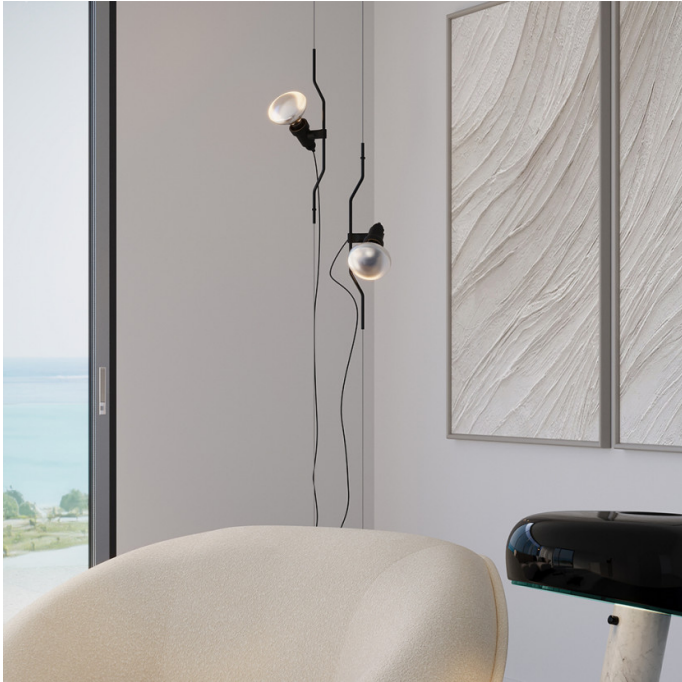

FLOS

Flos Parentesi Suspension Light

LA8273

SOURCE: <https://www.davidvillagelighting.co.uk/product/Flos-Parentesi-Suspension-Light/4907>

PRODUCT DESCRIPTION

Designer: Achille Castiglioni

Parentesi Light by Flos

Named after the parenthesis symbol, the Parentesi suspension light designed by the renowned Achille Castiglioni, is a stripped back ceiling to floor suspension light providing thoroughly adjustable light emission. Designed in 1971, this simple yet functional lamp provides direct and flexible light.

The Parentesi lamp body is mounted on coloured painted or nickel-plated shaped steel tubes with a light source which moves vertically via sliding on a ceiling-to-floor steel cable (4m long). This construction allows the Parentesi's light to be fixed at any point and directed as required - making it the perfect companion for tasking or to highlight architectural details.

Available in black, red, white or nickel, and a dimmable or non-dimmable option, two spotlights can be added to the Parentesi for precise light orientation. Please see the [additional elements](#) as well as the required [Parentesi bulb](#).