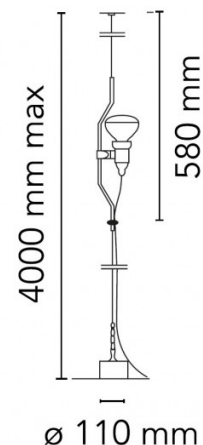

The Parentesi lamp body is mounted on coloured painted or nickel-plated shaped steel tubes with a light source which moves vertically via sliding on a ceiling-to-floor steel cable (4m long). This construction allows the Parentesi's light to be fixed at any point and directed as required - making it the perfect companion for tasking or to highlight architectural details.

PRODUCT SPECIFICATION

Light Source: 1 x max 150W E27 (excluded)

IP Code: 20

Dimming: Integrated on/off switch on the product
or
In line dimmer included on cable

Dimensions: 58cm fixture height
Ø11cm base
400cm max. height