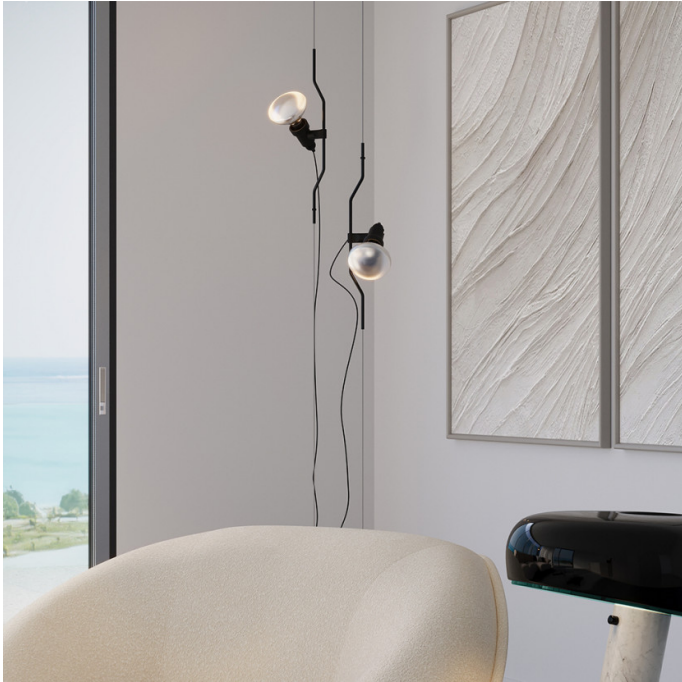

# Flos Parentesi Suspension Light

LA8273

SOURCE: <https://www.davidvillagelighting.co.uk/product/Flos-Parentesi-Suspension-Light/4907>

### Parentesi Light by Flos

Named after the parenthesis symbol, the Parentesi suspension light designed by the renowned Achille Castiglioni, is a stripped back ceiling to floor suspension light providing thoroughly adjustable light emission. Designed in 1971, this simple yet functional lamp provides direct and flexible light.

The Parentesi lamp body is mounted on coloured painted or nickel-plated shaped steel tubes with a light source which moves vertically via sliding on a ceiling-to-floor steel cable (4m long). This construction allows the Parentesi's light to be fixed at any point and directed as required - making it the perfect companion for tasking or to highlight architectural details.

Available in black, red, white or nickel, and a dimmable or non-dimmable option, two spotlights can be added to the Parentesi for precise light orientation. Please see the [additional elements](#) as well as the required [Parentesi bulb](#).