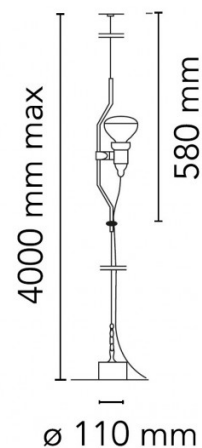

The Parentesi lamp body is mounted on coloured painted or nickel-plated shaped steel tubes with a light source which moves vertically via sliding on a ceiling-to-floor steel cable (4m long). This construction allows the Parentesi's light to be fixed at any point and directed as required - making it the perfect companion for tasking or to highlight architectural details.

PRODUCT SPECIFICATION

Light Source: 1 x max 13W LED E27 (excluded)

IP Code: 20

Dimming: Integrated on/off switch on the product
or
In line dimmer included on cable

Dimensions: 58cm fixture height
Ø11cm base
400cm max. height