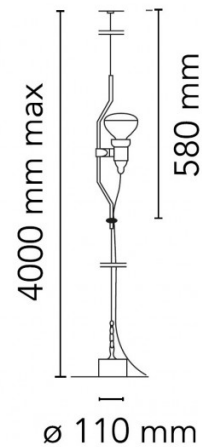

The Parentesi lamp body is mounted on coloured painted or nickel-plated shaped steel tubes with a light source which moves vertically via sliding on a ceiling-to-floor steel cable (4m long). This construction allows the Parentesi's light to be fixed at any point and directed as required - making it the perfect companion for tasking or to highlight architectural details.

## PRODUCT SPECIFICATION

**Light Source:** 1 x max 13W LED E27 (excluded)

**IP Code:** 20

**Dimming:** Integrated on/off switch on the product  
or  
In line dimmer included on cable

**Dimensions:** 58cm fixture height  
Ø11cm base  
400cm max. height