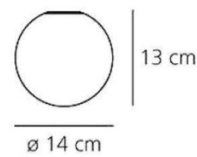

Artemide

Artemide Dioscuri Wall / Ceiling Light

LA8118

SOURCE: <https://www.davidvillagelighting.co.uk/product/Artemide-Dioscuri-Wall-Ceiling-Light/487>

PRODUCT DESCRIPTION

Designer: Michele De Lucchi

Artemide Dioscuri Wall / Ceiling Light

The Dioscuri Ceiling/Wall Lamp is a minimalist design by Michele de Lucchi for Artemide available in 4 sizes. The Dioscuri illuminates any interior with simple elegance and harmonious light with its hand-blown opal glass which gives a smooth, satin finish.

This classic Artemide design is ideal for those who prefer subtle style over a bold, striking design. However Artemide's Dioscuri provides the ability to create unique clusters using different sizes, so although one alone is discrete, many can create a statement. With an IP rating allowing you to install it outdoors or in your bathroom (for Dioscuri 25, 35, 42), the Dioscuri Ceiling/Wall Lamp is a truly chic choice for any space in your home.

IP65 rating makes it suitable also for outdoor use. (Only for 25, 35, 42 versions).

The Dioscuri is also available as a [Table Lamp](#).

PRODUCT SPECIFICATION

Light Source: Dioscuri 14 - 1 x 4W E14 LED (excluded)
Dioscuri 25 - 1 x 15W E27 LED (excluded)
Dioscuri 35 - 1 x 21W E27 LED (excluded)
Dioscuri 42 - 1 x 21W E27 LED (excluded)

IP Code: 44-65

Dimming: Dimmable via mains phase dimming.

Dimensions: Dioscuri 14 - Ø14 cm x H 13.6cm
Dioscuri 25 - Ø25cm x H 23cm
Dioscuri 35 - Ø35cm x H 34cm
Dioscuri 42 - Ø42 cm x 42cm