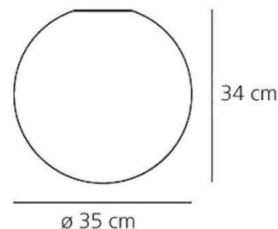

IP Code: 44-65

Dimming: Dimmable via mains phase dimming.

Dimensions: Dioscuri 14 - Ø14 cm x H 13.6cm
 Dioscuri 25 - Ø25cm x H 23cm
 Dioscuri 35 - Ø35cm x H 34cm
 Dioscuri 42 - Ø42 cm x 42cm

For all sales and technical enquiries, please contact: