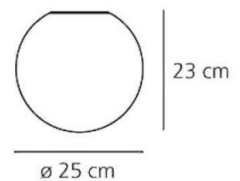

Artemide

Artemide Dioscuri Wall / Ceiling Light

LA8118

SOURCE: <https://www.davidvillagelighting.co.uk/product/Artemide-Dioscuri-Wall-Ceiling-Light/487>

PRODUCT DESCRIPTION

Designer: Michele De Lucchi

Artemide Dioscuri Wall / Ceiling Light

The Dioscuri Ceiling/Wall Lamp is a minimalist design by Michele de Lucchi for Artemide available in 4 sizes. The Dioscuri illuminates any interior with simple elegance and harmonious light with its hand-blown opal glass which gives a smooth, satin finish.

This classic Artemide design is ideal for those who prefer subtle style over a bold, striking design. However Artemide's Dioscuri provides the ability to create unique clusters using different sizes, so although one alone is discrete, many can create a statement. With an IP rating allowing you to install it outdoors or in your bathroom (for Dioscuri 25, 35, 42), the Dioscuri Ceiling/Wall Lamp is a truly chic choice for any space in your home.

IP65 rating makes it suitable also for outdoor use. (Only for 25, 35, 42 versions).

The Dioscuri is also available as a [Table Lamp](#).

PRODUCT SPECIFICATION

Light Source: Dioscuri 14 - 1 x 4W E14 LED (excluded)
Dioscuri 25 - 1 x 15W E27 LED (excluded)
Dioscuri 35 - 1 x 21W E27 LED (excluded)
Dioscuri 42 - 1 x 21W E27 LED (excluded)

IP Code: 44-65

Dimming: Dimmable via mains phase dimming.

Dimensions: Dioscuri 14 - Ø14 cm x H 13.6cm
Dioscuri 25 - Ø25cm x H 23cm
Dioscuri 35 - Ø35cm x H 34cm
Dioscuri 42 - Ø42 cm x 42cm