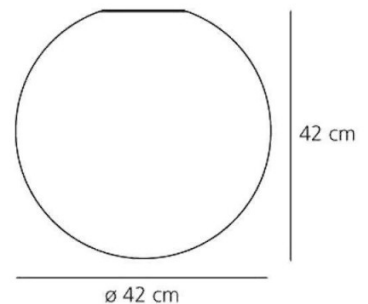

IP Code: 44-65

Dimming: Dimmable via mains phase dimming.

Dimensions: Dioscuri 14 - Ø14 cm x H 13.6cm
 Dioscuri 25 - Ø25cm x H 23cm
 Dioscuri 35 - Ø35cm x H 34cm
 Dioscuri 42 - Ø42 cm x 42cm

For all sales and technical enquiries, please contact: