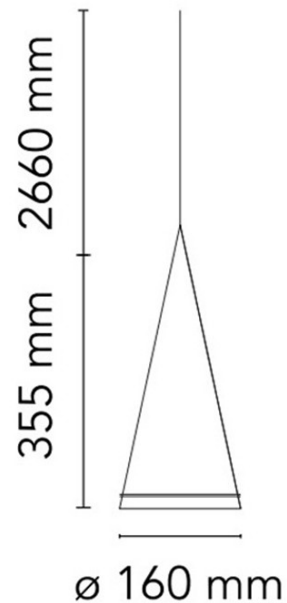

See the other variations of the [Fucsia range](#) along with replacement shades.

PRODUCT SPECIFICATION

- Light Source:** 1 x max 40W E14 (excluded)
- IP Code:** 20
- Dimming:** Dimmable via mains phase dimming
- Dimensions:** Ø16cm shade  
35.5cm height  
266cm cable length