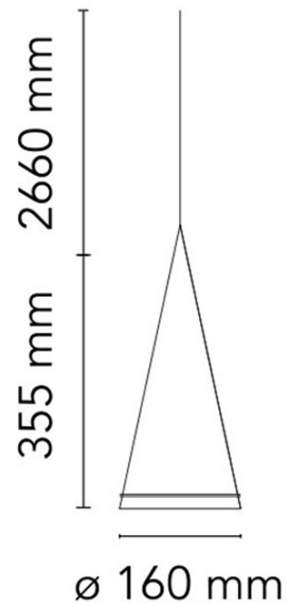

See the other variations of the [Fucsia range](#) along with replacement shades.

PRODUCT SPECIFICATION

- Light Source:** 1 x max 40W E14 (excluded)
- IP Code:** 20
- Dimming:** Dimmable via mains phase dimming
- Dimensions:** Ø16cm shade
35.5cm height
266cm cable length