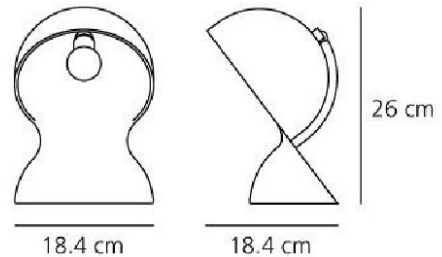

Artemide

Artemide Dalu Table Lamp

LA8105

SOURCE: <https://www.davidvillagelighting.co.uk/product/Artemide-Dalu-Table-Lamp/476>

PRODUCT DESCRIPTION

Designer: Vico Magistretti

Dalu by Artemide

Dalù was originally designed by Vico Magistretti in 1969. Artemide have launched a re-edition, a tribute to the classic design from the '60s. The table lamp is made from a single polycarbonate form with curves, a true salutation to the era. Dalu table lamp is available in three colour options, orange, white or black. The choice of vivid colour options just adds to the psychedelic and vintage feeling that the Dalu wants to bring into your home.

PRODUCT SPECIFICATION

Light Source: 1 x 6W E14 LED (excluded)

IP Code: 20

Dimming: Non dimmable.

Dimensions: 26 cm height
18.4 cm width

For all sales and technical enquiries, please contact:

+44 (0)114 263 4266