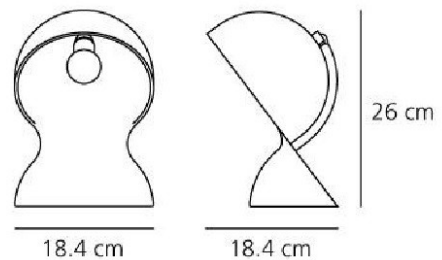

PRODUCT SPECIFICATION

Light Source: 1 x 6W E14 LED (excluded)

IP Code: 20

Dimming: Non dimmable.

Dimensions: 26 cm height  
18.4 cm width

For all sales and technical enquiries, please contact:

+44 (0)114 263 4266