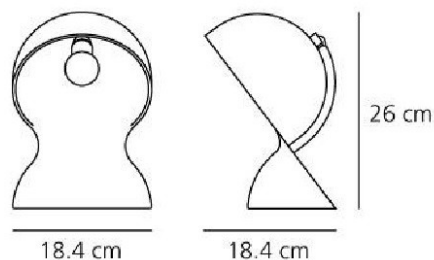

PRODUCT SPECIFICATION

Light Source: 1 x 6W E14 LED (excluded)

IP Code: 20

Dimming: Non dimmable.

Dimensions: 26 cm height  
18.4 cm width

For all sales and technical enquiries, please contact:

+44 (0)114 263 4266