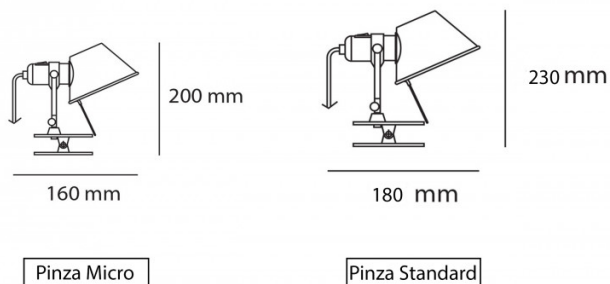

## PRODUCT SPECIFICATION

- Light Source:** **Standard** - 1 x Max 8W E27 LED (excluded)  
**Micro** - 1 x Max 6W E14 LED (excluded)
- IP Code:** 20
- Dimming:** **Standard** - Integrated on/off switch on the product  
**Micro** - In line on/off switch included on cable
- Dimensions:** **Standard**  
Height: 23cm  
Depth: 18cm  
**Micro**  
Height: 20cm  
Depth: 16cm