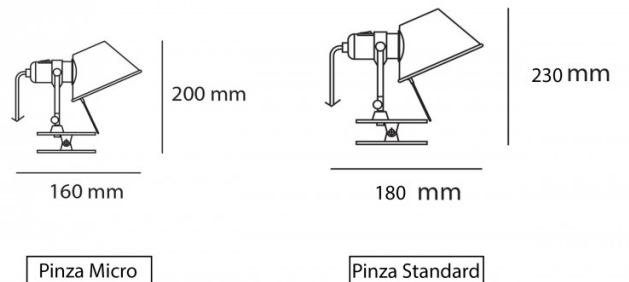

PRODUCT SPECIFICATION

Light Source: **Standard** - 1 x Max 8W E27 LED (excluded)
Micro - 1 x Max 6W E14 LED (excluded)

IP Code: 20

Dimming: **Standard** - Integrated on/off switch on the product
Micro - In line on/off switch included on cable

Dimensions: **Standard**
 Height: 23cm
 Depth: 18cm

Micro
 Height: 20cm
 Depth: 16cm

For all sales and technical enquiries, please contact:

+44 (0)114 263 4266

info@davidvillagelighting.co.uk

www.davidvillagelighting.co.uk