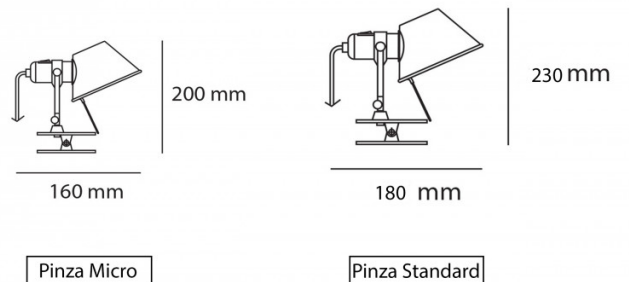

Artemide

Artemide Tolomeo Pinza with clip-on

LA8090

SOURCE: <https://www.davidvillagelighting.co.uk/product/Artemide-Tolomeo-Pinza-with-clip-on/441>

PRODUCT DESCRIPTION

Designer: Michele De Lucchi & Giancarlo Fassina

Tolomeo Pinza Light with clip-on by Artemide

The Tolomeo Pinza light with a clip-on, can be installed anywhere around the house and adjusted to shed light in your desired direction. A functional and versatile lamp, the Tolomeo Pinza is a part of the renowned [Artemide Tolomeo collection](#), a staple range of chic Italian design. The clip-on feature of the lamp means you can use in a wide variety of settings, whether you need a handy task light or a steady reading light.

PRODUCT SPECIFICATION

- Light Source:** **Standard** - 1 x Max 8W E27 LED (excluded)  
**Micro** - 1 x Max 6W E14 LED (excluded)
- IP Code:** 20
- Dimming:** **Standard** - Integrated on/off switch on the product  
**Micro** - In line on/off switch included on cable
- Dimensions:** **Standard**  
Height: 23cm  
Depth: 18cm  
**Micro**  
Height: 20cm  
Depth: 16cm