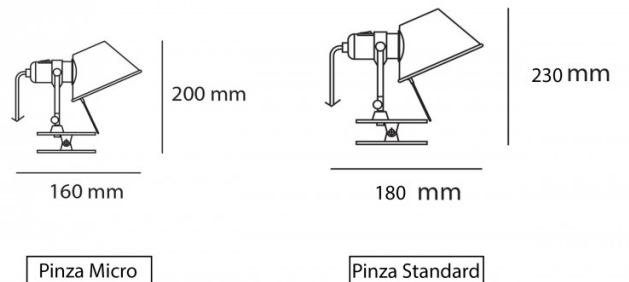

Artemide

Artemide Tolomeo Pinza with clip-on

LA8090

SOURCE: <https://www.davidvillagelighting.co.uk/product/Artemide-Tolomeo-Pinza-with-clip-on/441>

PRODUCT DESCRIPTION

Designer: Michele De Lucchi & Giancarlo Fassina

Tolomeo Pinza Light with clip-on by Artemide

The Tolomeo Pinza light with a clip-on, can be installed anywhere around the house and adjusted to shed light in your desired direction. A functional and versatile lamp, the Tolomeo Pinza is a part of the renowned [Artemide Tolomeo collection](#), a staple range of chic Italian design. The clip-on feature of the lamp means you can use in a wide variety of settings, whether you need a handy task light or a steady reading light.

PRODUCT SPECIFICATION

- Light Source:** **Standard** - 1 x Max 8W E27 LED (excluded)
Micro - 1 x Max 6W E14 LED (excluded)
- IP Code:** 20
- Dimming:** **Standard** - Integrated on/off switch on the product
Micro - In line on/off switch included on cable
- Dimensions:** **Standard**
Height: 23cm
Depth: 18cm
Micro
Height: 20cm
Depth: 16cm