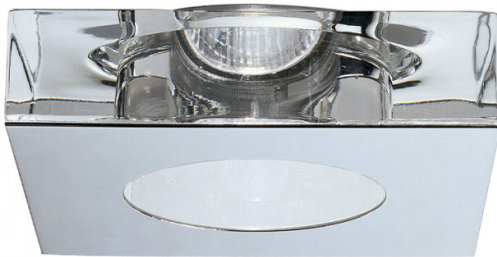

Fabbian

Fabbian Lui Recessed Light

LA903

SOURCE: <https://www.davidvillagelighting.co.uk/product/Fabbian-Lui-Recessed-Light/429>

PRODUCT DESCRIPTION

Designer: Pamio Design

Fabbian Lui Recessed Light

Designed by Pamio Design, the Fabbian Lui Recessed Spotlight has a square shape, which is carefully designed in every detail. The diffuser is crafted from transparent crystal glass, you can choose between either transparent or polished metal finish, depending on how much you want the recessed light to stand out. The Fabbian Lui produces a functional downlight, which is enhanced by the high quality of the glass, creating an intriguing lighting effect on the ceiling.

Fabbian Lui utilises a clean and minimalistic design, adding unobtrusive and functional spotlights to your space. Lui is suitable for a wide range of environments both in the home, the workplace or public interiors - an excellent solution for illuminating hallways, offices, dressing rooms or kitchens.

PRODUCT SPECIFICATION

Light Source: 1 x Max 7W GU10 LED (excluded)

IP Code: 20

Dimming: Dimmable via Triac dimming.

Dimensions: Ø10cm
 Width: 11.5cm
 Length: 11.5cm
 Shade Depth: 3cm
 Recess Depth: 10.5cm