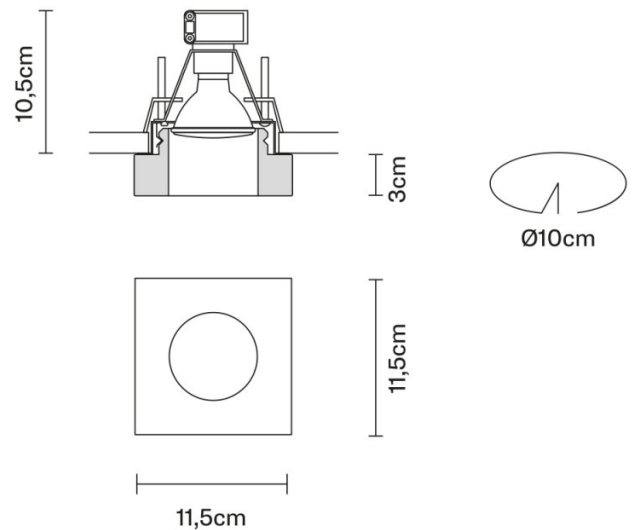

## PRODUCT SPECIFICATION

**Light Source:** 1 x Max 7W GU10 LED (excluded)

**IP Code:** 20

**Dimming:** Dimmable via Triac dimming.

**Dimensions:** Ø10cm  
 Width: 11.5cm  
 Length: 11.5cm  
 Shade Depth: 3cm  
 Recess Depth: 10.5cm