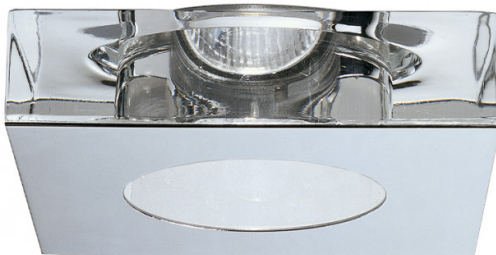

Fabbian

Fabbian Lui Recessed Light

LA903

SOURCE: <https://www.davidvillagelighting.co.uk/product/Fabbian-Lui-Recessed-Light/429>

PRODUCT DESCRIPTION

Designer: Pamio Design

Fabbian Lui Recessed Light

Designed by Pamio Design, the Fabbian Lui Recessed Spotlight has a square shape, which is carefully designed in every detail. The diffuser is crafted from transparent crystal glass, you can choose between either transparent or polished metal finish, depending on how much you want the recessed light to stand out. The Fabbian Lui produces a functional downlight, which is enhanced by the high quality of the glass, creating an intriguing lighting effect on the ceiling.

Fabbian Lui utilises a clean and minimalistic design, adding unobtrusive and functional spotlights to your space. Lui is suitable for a wide range of environments both in the home, the workplace or public interiors - an excellent solution for illuminating hallways, offices, dressing rooms or kitchens.

PRODUCT SPECIFICATION

Light Source: 1 x Max 7W GU10 LED (excluded)

IP Code: 20

Dimming: Dimmable via Triac dimming.

Dimensions: Ø10cm
 Width: 11.5cm
 Length: 11.5cm
 Shade Depth: 3cm
 Recess Depth: 10.5cm