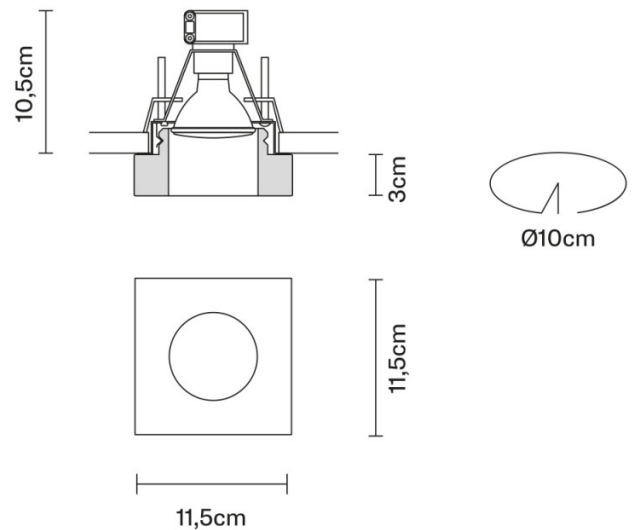

PRODUCT SPECIFICATION

Light Source: 1 x Max 7W GU10 LED (excluded)

IP Code: 20

Dimming: Dimmable via Triac dimming.

Dimensions: Ø10cm
 Width: 11.5cm
 Length: 11.5cm
 Shade Depth: 3cm
 Recess Depth: 10.5cm