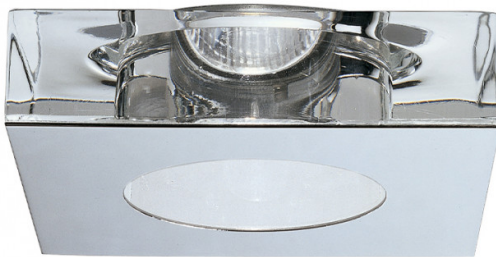

# Fabbian Lui Recessed Light

LA903

SOURCE: <https://www.davidvillagelighting.co.uk/product/Fabbian-Lui-Recessed-Light/429>

### Fabbian Lui Recessed Light

Designed by Pamio Design, the Fabbian Lui Recessed Spotlight has a square shape, which is carefully designed in every detail. The diffuser is crafted from transparent crystal glass, you can choose between either transparent or polished metal finish, depending on how much you want the recessed light to stand out. The Fabbian Lui produces a functional downlight, which is enhanced by the high quality of the glass, creating an intriguing lighting effect on the ceiling.

Fabbian Lui utilises a clean and minimalistic design, adding unobtrusive and functional spotlights to your space. Lui is suitable for a wide range of environments both in the home, the workplace or public interiors - an excellent solution for illuminating hallways, offices, dressing rooms or kitchens.