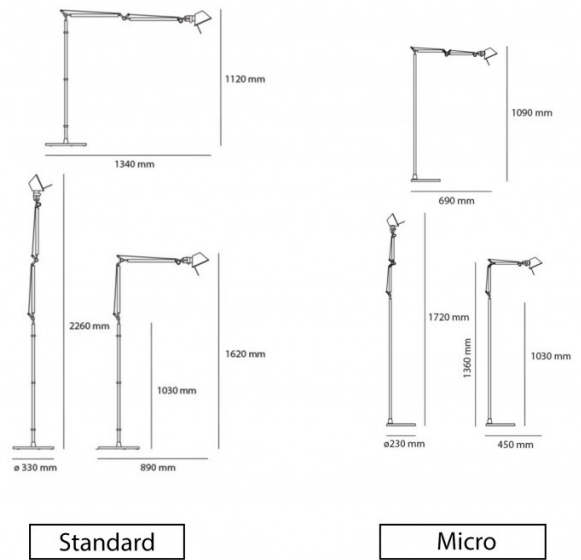

PRODUCT SPECIFICATION

- Light Source:** Standard - 1 x Max 8W E27 (excluded)
Micro - 1 x Max 4W E14 (excluded)
- IP Code:** 20
- Dimming:** Non dimmable.
- Dimensions:**
 - Standard**
 - Depth:: 89-134cm
 - Height: 112-226cm
 - Base: Ø33cm
 - Micro**
 - Depth:: 23-69cm
 - Height: 103-172cm
 - Base: Ø23cm