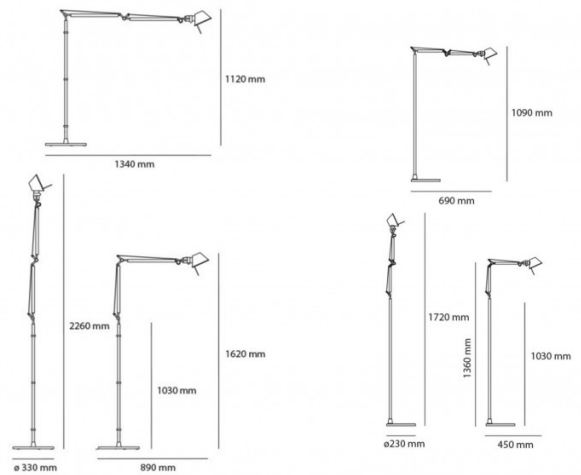

PRODUCT SPECIFICATION

Light Source: Standard - 1 x Max 8W E27 (excluded)
 Micro - 1 x Max 4W E14 (excluded)

IP Code: 20

Dimming: Non dimmable.

Dimensions: Standard
 Depth:: 89-134cm
 Height: 112-226cm
 Base: Ø33cm

Micro
 Depth:: 23-69cm
 Height: 103-172cm
 Base: Ø23cm

Standard

Micro

For all sales and technical enquiries, please contact:

+44 (0)114 263 4266

info@davidvillagelighting.co.uk

www.davidvillagelighting.co.uk