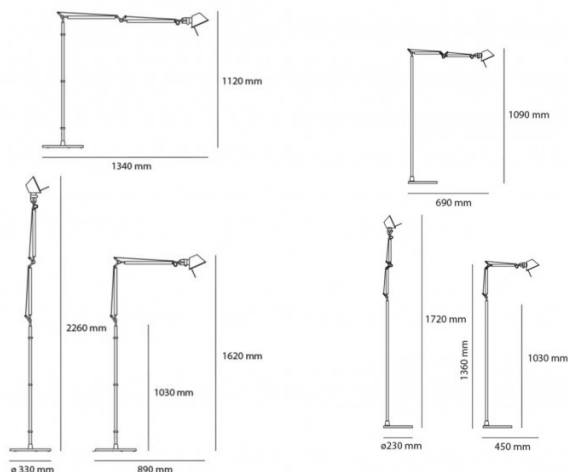

PRODUCT SPECIFICATION

**Light Source:** Standard - 1 x Max 8W E27 (excluded)  
 Micro - 1 x Max 4W E14 (excluded)

**IP Code:** 20

**Dimming:** Non dimmable.

**Dimensions: Standard**  
 Depth:: 89-134cm  
 Height: 112-226cm  
 Base: Ø33cm

**Micro**  
 Depth:: 23-69cm  
 Height: 103-172cm  
 Base: Ø23cm

Standard

Micro

For all sales and technical enquiries, please contact:

+44 (0)114 263 4266

info@davidvillagelighting.co.uk

www.davidvillagelighting.co.uk