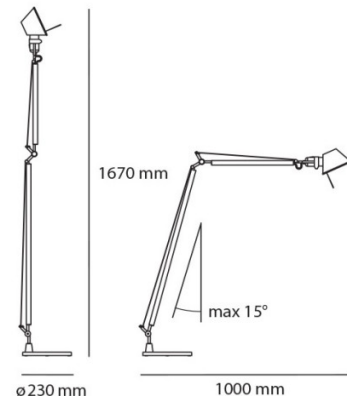

## PRODUCT SPECIFICATION

**Light Source:** 1 x Max 8W E27 LED (excluded)

**Dimming:** In line on/off switched included on the product.

**Dimensions:** Height: 167cm  
Depth: 100cm  
Shade: Ø15cm  
Base: Ø23cm