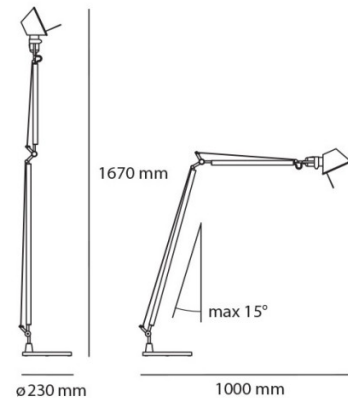

## PRODUCT SPECIFICATION

- Light Source:** 1 x Max 8W E27 LED (excluded)
- Dimming:** In line on/off switched included on the product.
- Dimensions:** Height: 167cm  
Depth: 100cm  
Shade: Ø15cm  
Base: Ø23cm