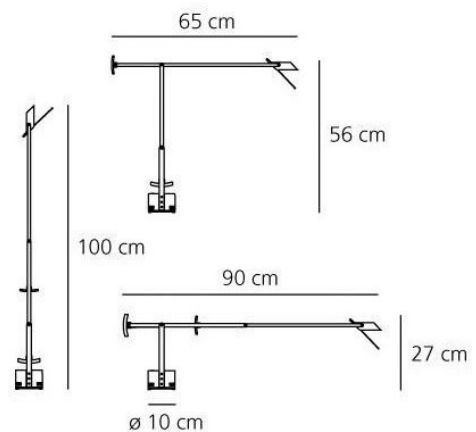

## PRODUCT SPECIFICATION

- Light** 1x 2.5W 12V GY6,35 LED (please check size of
- Source:** LED lamp for compatibility - excluded)
- IP Code:** 20
- Dimensions:** Ø 10 cm  
27-100 cm height  
65-90 cm length