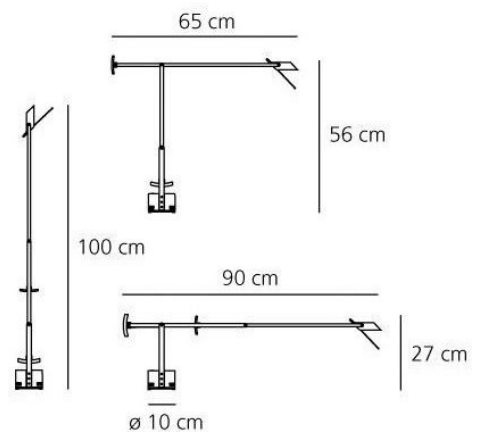

## PRODUCT SPECIFICATION

**Light** 1x 2.5W 12V GY6,35 LED (please check size of  
**Source:** LED lamp for compatibility - excluded)  
**IP Code:** 20  
**Dimensions:** Ø 10 cm  
 27-100 cm height  
 65-90 cm length