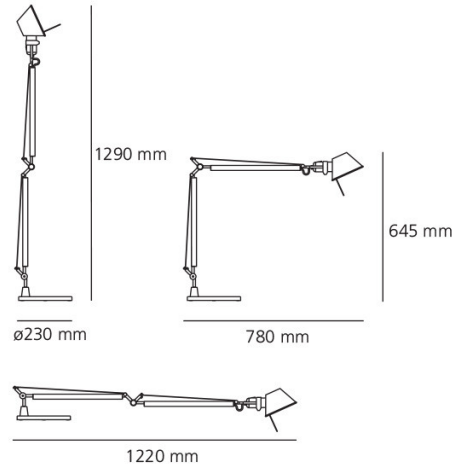

## PRODUCT SPECIFICATION

- Light Source:** 1 x Max 8W E27 LED (excluded)
- IP Code:** 20
- Dimming:** Integrated on/off switch on the product.
- Dimensions:** Depth: 78-122cm  
Height: 64.5-129cm  
Base: Ø23cm