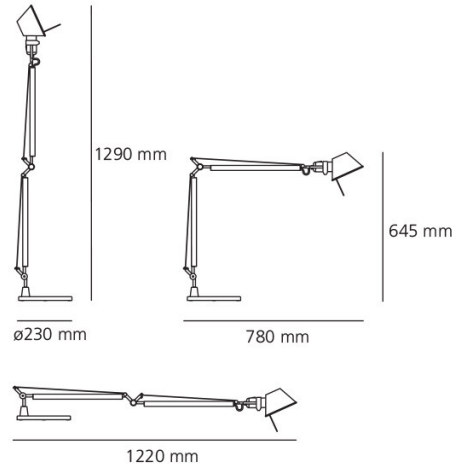

The classic Tolomeo lamp is also available in an [LED and motion sensor](#) integrated on the product.

PRODUCT SPECIFICATION

- Light Source:** 1 x Max 8W E27 LED (excluded)
- IP Code:** 20
- Dimming:** Integrated on/off switch on the product.
- Dimensions:** Depth: 78-122cm
Height: 64.5-129cm
Base: Ø23cm