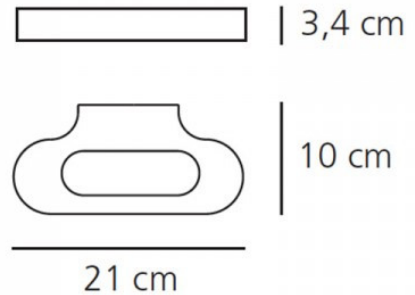

PRODUCT SPECIFICATION

Light Source: 1 x max 11W LED DIM R7s (excluded)

IP Code: 20

Dimming: Dimmable via mains phase dimming.

Dimensions: 21 cm width
10 cm depth
3.4 cm height

For all sales and technical enquiries, please contact: