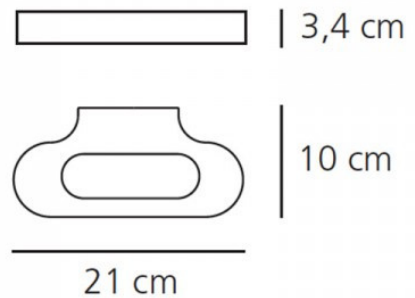

PRODUCT SPECIFICATION

Light Source: 1 x max 11W LED DIM R7s (excluded)

IP Code: 20

Dimming: Dimmable via mains phase dimming.

Dimensions: 21 cm width
10 cm depth
3.4 cm height

For all sales and technical enquiries, please contact: