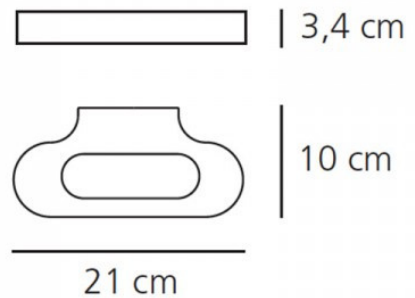

## PRODUCT SPECIFICATION

**Light Source:** 1 x max 11W LED DIM R7s (excluded)

**IP Code:** 20

**Dimming:** Dimmable via mains phase dimming.

**Dimensions:** 21 cm width  
10 cm depth  
3.4 cm height

**For all sales and technical enquiries, please contact:**