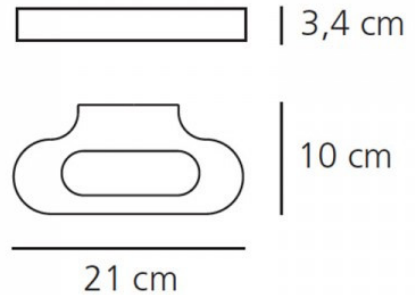

PRODUCT SPECIFICATION

- Light Source:** 1 x max 11W LED DIM R7s (excluded)
- IP Code:** 20
- Dimming:** Dimmable via mains phase dimming.
- Dimensions:** 21 cm width
10 cm depth
3.4 cm height

For all sales and technical enquiries, please contact: