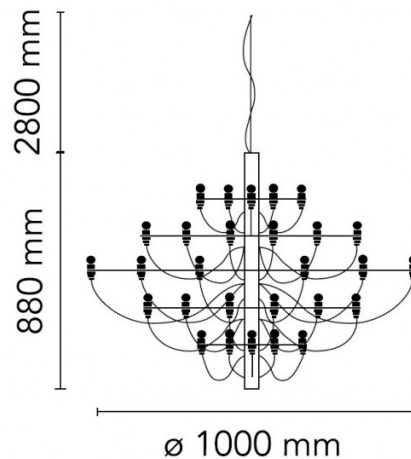

FLOS

Flos 2097/50 Chandelier

LA8008/50

SOURCE: <https://www.davidvillagelighting.co.uk/product/Flos-209750-Chandelier/340>

PRODUCT DESCRIPTION

Designer: Gino Sarfatti

2097/50 Chandelier Light by Flos

A larger installation in the Flos 2097 family, the 2097/50 Chandelier is available in three finishes: brass, matt black or chrome. A classic chandelier designed for Flos in 1958, by Italian designer Gino Sarfatti, the Flos 2097 chandelier light has become a timeless piece, combining a clean modern design with the sophistication of traditional chandeliers.

Each of the 50 arms of the 2097/50 holds its own lamp and you can choose between frosted or clear lamps. 52 lamps are provided and included in the price to give you 2 spares.

PRODUCT SPECIFICATION

- Light Source:** Clear Lamps - 50 x E14 LED 2W, 2200K, 100 Lumens  
or  
Frosted Lamps - 50 x E14 LED 2.7W, 2700K, 150 Lumens  
  
(52 clear or frosted lamps are included by Flos)
- IP Code:** 20
- Dimming:** Dimmable via mains phase dimming.
- Dimensions:** Ø100cm  
Shade Height: 88cm  
Drop Height: 280cm