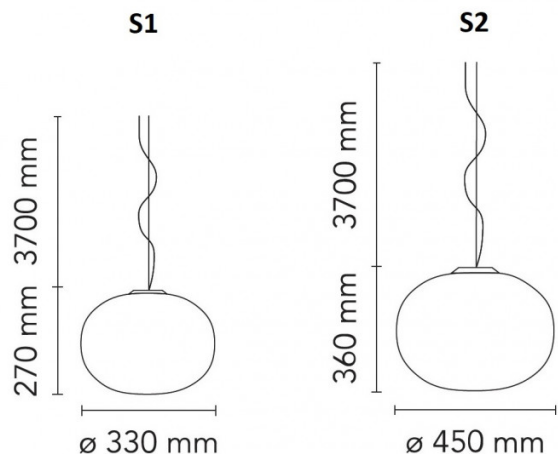

The Glo-Ball pendant lights are also a superb choice for hospitality application, restaurants or coffee shops.

PRODUCT SPECIFICATION

Light Source: S1 - 1 x max 15W LED E27 T38 (excluded)
S2 - 1 x max 18W LED E27 T38 (excluded)

IP Code: 20

Dimming: Dimmable via mains phase dimming.

Dimensions: S1 - Ø33cm, H 27cm
S2 - Ø45cm, H 36cm

370cm drop

For all sales and technical enquiries, please contact:

+44 (0)114 263 4266

info@davidvillagelighting.co.uk