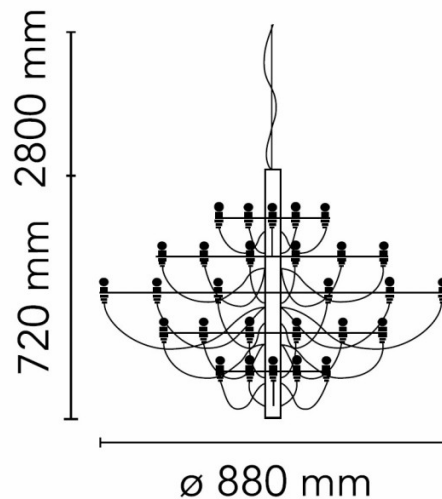

The 2097/30 has 30 individual lamps fitted in each of its 30 arms which is included by Flos upon purchase. Choose between clear lamps or frosted lamps to get the right effect for your space.

PRODUCT SPECIFICATION

**Light Source:** Clear Lamps - 30 x E14 LED 2W, 2200K, 100 lumens  
or  
Frosted Lamps - 30 x E14 LED 2.7W, 2700K, 150 lumens

(32 clear or frosted lamps are included by Flos)

**IP Code:** 20

**Dimming:** Dimmable via mains phase dimming.

**Dimensions:** Ø88cm  
Shade Height: 72cm  
Drop Height: 280cm

For all sales and technical enquiries, please contact:

+44 (0)114 263 4266

info@davidvillagelighting.co.uk

www.davidvillagelighting.co.uk