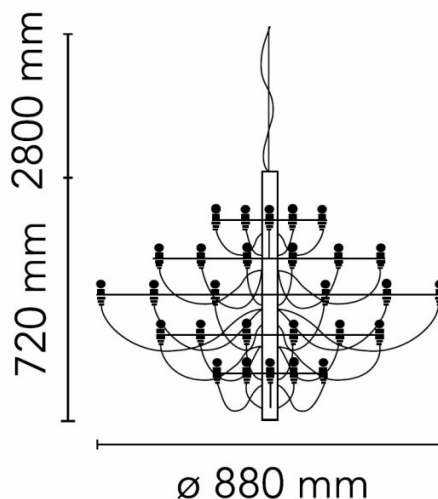

The 2097/30 has 30 individual lamps fitted in each of its 30 arms which is included by Flos upon purchase. Choose between clear lamps or frosted lamps to get the right effect for your space.

PRODUCT SPECIFICATION

Light Source: **Clear Lamps** - 30 x E14 LED 2W, 2200K, 100 lumens
or
Frosted Lamps - 30 x E14 LED 2.7W, 2700K, 150 lumens

(32 clear or frosted lamps are included by Flos)

IP Code: 20

Dimming: Dimmable via mains phase dimming.

Dimensions: Ø88cm
Shade Height: 72cm
Drop Height: 280cm

For all sales and technical enquiries, please contact:

+44 (0)114 263 4266

info@davidvillagelighting.co.uk

www.davidvillagelighting.co.uk