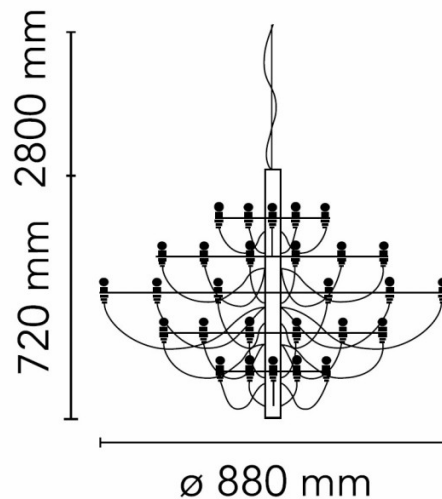

The 2097/30 has 30 individual lamps fitted in each of its 30 arms which is included by Flos upon purchase. Choose between clear lamps or frosted lamps to get the right effect for your space.

PRODUCT SPECIFICATION

Light Source: Clear Lamps - 30 x E14 LED 2W, 2200K, 100 lumens
or
Frosted Lamps - 30 x E14 LED 2.7W, 2700K, 150 lumens

(32 clear or frosted lamps are included by Flos)

IP Code: 20

Dimming: Dimmable via mains phase dimming.

Dimensions: Ø88cm
Shade Height: 72cm
Drop Height: 280cm

For all sales and technical enquiries, please contact:

+44 (0)114 263 4266

info@davidvillagelighting.co.uk

www.davidvillagelighting.co.uk