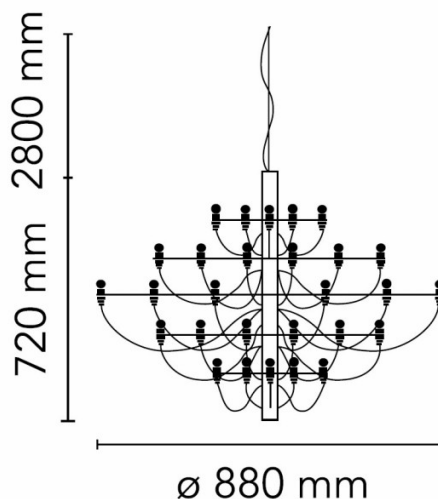

The 2097/30 has 30 individual lamps fitted in each of its 30 arms which is included by Flos upon purchase. Choose between clear lamps or frosted lamps to get the right effect for your space.

PRODUCT SPECIFICATION

Light Source: Clear Lamps - 30 x E14 LED 2W, 2200K, 100 lumens
or
Frosted Lamps - 30 x E14 LED 2.7W, 2700K, 150 lumens

(32 clear or frosted lamps are included by Flos)

IP Code: 20

Dimming: Dimmable via mains phase dimming.

Dimensions: Ø88cm
Shade Height: 72cm
Drop Height: 280cm

For all sales and technical enquiries, please contact:

+44 (0)114 263 4266

info@davidvillagelighting.co.uk

www.davidvillagelighting.co.uk