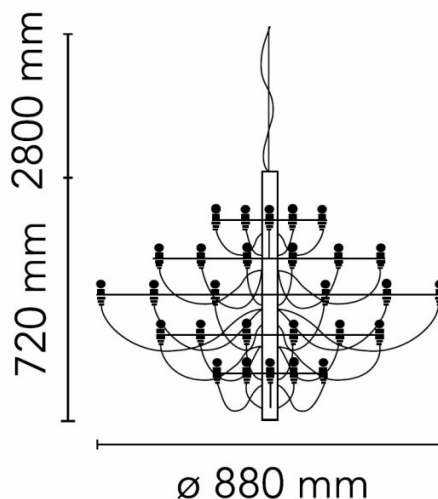

The 2097/30 has 30 individual lamps fitted in each of its 30 arms which is included by Flos upon purchase. Choose between clear lamps or frosted lamps to get the right effect for your space.

PRODUCT SPECIFICATION

Light Source: Clear Lamps - 30 x E14 LED 2W, 2200K, 100 Lumens
or
Frosted Lamps - 30 x E14 LED 2.7W, 2700K, 150 Lumens

(32 clear or frosted lamps are included by Flos)

IP Code: 20

Dimming: Dimmable via mains phase dimming.

Dimensions: Ø88cm
Shade Height: 72cm
Drop Height: 280cm

For all sales and technical enquiries, please contact:

+44 (0)114 263 4266

info@davidvillagelighting.co.uk

www.davidvillagelighting.co.uk