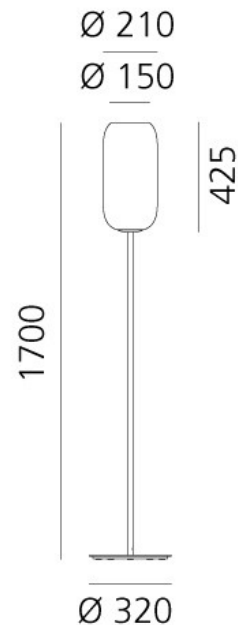

Artemide

Artemide Gople Floor Lamp

LA5920/F

SOURCE: <https://www.davidvillagelighting.co.uk/product/Artemide-Gople-Floor-Lamp/21640>

PRODUCT DESCRIPTION

Designer: BIG

Gople Floor Lamp by Artemide

The Gople floor lamp consists of a glass lampshade and a metal structure, allowing for a modern and mesmerising aesthetic. The shade is made using a tradition Venetian glass blowing technique that combines white and crystal glass to create a gradual effect. The other colour finishes are then created by using a special vacuum deposition process which is sustainable and environmentally friendly.

PRODUCT SPECIFICATION

Light Source: 1 x max 20W E27 LED (excluded)

IP Code: 20

Dimming: In line dimmer included on cable

Dimensions: Ø21cm shade
42.5cm shade height
170cm height
Ø32cm base

For all sales and technical enquiries, please contact: