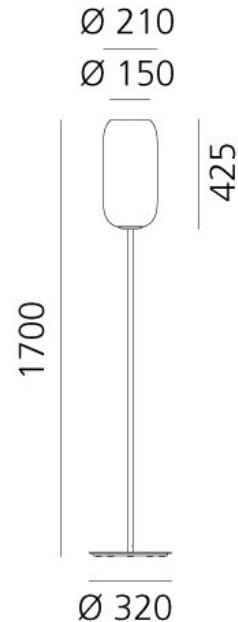

Artemide

Artemide Gople Floor Lamp

LA5920/F

SOURCE: <https://www.davidvillagelighting.co.uk/product/Artemide-Gople-Floor-Lamp/21640>

PRODUCT DESCRIPTION

Designer: BIG

Gople Floor Lamp by Artemide

The Gople floor lamp consists of a glass lampshade and a metal structure, allowing for a modern and mesmerising aesthetic. The shade is made using a tradition Venetian glass blowing technique that combines white and crystal glass to create a gradual effect. The other colour finishes are then created by using a special vacuum deposition process which is sustainable and environmentally friendly.

The Gople floor light is available with 5 shade colour options, white, copper, bronze, blue sapphire and the choice of 3 base colours, white, silver or black. The shade diffuses the light source for a warming glow and also allows the light to escape upwards, providing an ambient illumination for your interior. Use in homes and professional settings for a stylish and chic lighting solution.

PRODUCT SPECIFICATION

- Light Source:** 1 x max 20W E27 LED (excluded)
- IP Code:** 20
- Dimming:** In line dimmer included on cable
- Dimensions:** Ø21cm shade  
42.5cm shade height  
170cm height  
Ø32cm base