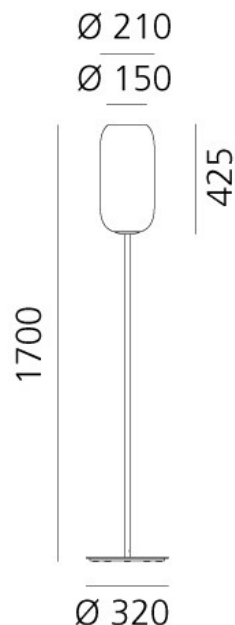

Artemide

Artemide Gople Floor Lamp

LA5920/F

SOURCE: <https://www.davidvillagelighting.co.uk/product/Artemide-Gople-Floor-Lamp/21640>

PRODUCT DESCRIPTION

Designer: BIG

Gople Floor Lamp by Artemide

The Gople floor lamp consists of a glass lampshade and a metal structure, allowing for a modern and mesmerising aesthetic. The shade is made using a tradition Venetian glass blowing technique that combines white and crystal glass to create a gradual effect. The other colour finishes are then created by using a special vacuum deposition process which is sustainable and environmentally friendly.

PRODUCT SPECIFICATION

Light Source: 1 x max 20W E27 LED (excluded)

IP Code: 20

Dimming: In line dimmer included on cable

Dimensions: Ø21cm shade
42.5cm shade height
170cm height
Ø32cm base

For all sales and technical enquiries, please contact: