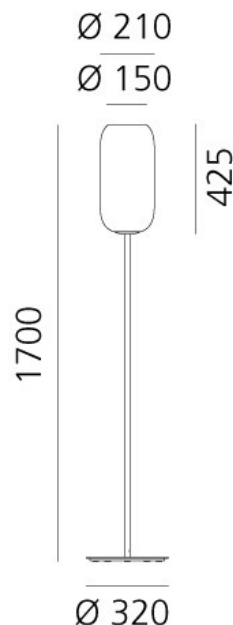

Artemide

Artemide Gople Floor Lamp

LA5920/F

SOURCE: <https://www.davidvillagelighting.co.uk/product/Artemide-Gople-Floor-Lamp/21640>

PRODUCT DESCRIPTION

Designer: BIG

Gople Floor Lamp by Artemide

The Gople floor lamp consists of a glass lampshade and a metal structure, allowing for a modern and mesmerising aesthetic. The shade is made using a tradition Venetian glass blowing technique that combines white and crystal glass to create a gradual effect. The other colour finishes are then created by using a special vacuum deposition process which is sustainable and environmentally friendly.

PRODUCT SPECIFICATION

Light Source: 1 x max 20W E27 LED (excluded)

IP Code: 20

Dimming: In line dimmer included on cable

Dimensions: Ø21cm shade
42.5cm shade height
170cm height
Ø32cm base

For all sales and technical enquiries, please contact: