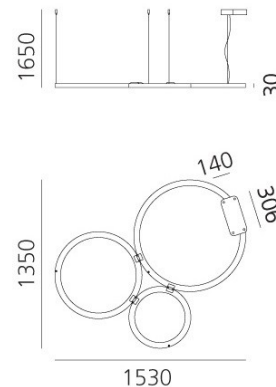

Artemide

Artemide Ripple Cluster 3 LED Suspension

LA10400/C

SOURCE: <https://www.davidvillagelighting.co.uk/product/Artemide-Ripple-Cluster-3-LED-Suspension/21638>

PRODUCT DESCRIPTION

Designer: BIG

Ripple Cluster 3 Suspension Light by Artemide

Combining the [Ripple 50](#), [Ripple 70](#) and [Ripple 90 pendants](#), the Ripple Cluster 3 suspension is a beautiful and minimalist fixture that can be used for a big and effective illumination. Designed by BIG, the lampshade has a simple circular design with an integrated LED which directs downwards and spreads evenly.

This suspension light is also available to purchase with an acoustic fabric diffuser for a warmer glow. Please [contact us](#) for prices and more info.

PRODUCT SPECIFICATION

- Light Source:** 89W, 3000K, 5806 lumens
- IP Code:** 20
- Dimming:** Dimmable via Dali/1-10v/push to make/ switch dimming systems. Please consult your electrician, additional wiring may be required on site.
- Dimensions:** 135cm width  
153cm length  
165cm max. drop