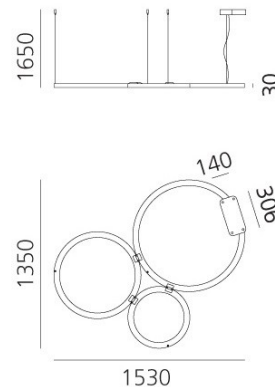

Artemide

Artemide Ripple Cluster 3 LED Suspension

LA10400/C

SOURCE: <https://www.davidvillagelighting.co.uk/product/Artemide-Ripple-Cluster-3-LED-Suspension/21638>

PRODUCT DESCRIPTION

Designer: BIG

Ripple Cluster 3 Suspension Light by Artemide

Combining the [Ripple 50](#), [Ripple 70](#) and [Ripple 90 pendants](#), the Ripple Cluster 3 suspension is a beautiful and minimalist fixture that can be used for a big and effective illumination. Designed by BIG, the lampshade has a simple circular design with an integrated LED which directs downwards and spreads evenly.

This suspension light is also available to purchase with an acoustic fabric diffuser for a warmer glow. Please [contact us](#) for prices and more info.

PRODUCT SPECIFICATION

- Light Source:** 89W, 3000K, 5806 lumens
- IP Code:** 20
- Dimming:** Dimmable via Dali/1-10v/push to make/ switch dimming systems. Please consult your electrician, additional wiring may be required on site.
- Dimensions:** 135cm width
153cm length
165cm max. drop