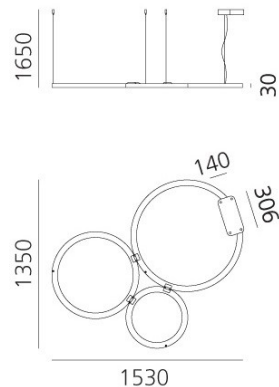

Artemide

Artemide Ripple Cluster 3 LED Suspension

LA10400/C

SOURCE: <https://www.davidvillagelighting.co.uk/product/Artemide-Ripple-Cluster-3-LED-Suspension/21638>

PRODUCT DESCRIPTION

Designer: BIG

Ripple Cluster 3 Suspension Light by Artemide

Combining the [Ripple 50](#), [Ripple 70](#) and [Ripple 90 pendants](#), the Ripple Cluster 3 suspension is a beautiful and minimalist fixture that can be used for a big and effective illumination. Designed by BIG, the lampshade has a simple circular design with an integrated LED which directs downwards and spreads evenly.

This suspension light is also available to purchase with an acoustic fabric diffuser for a warmer glow. Please [contact us](#) for prices and more info.

PRODUCT SPECIFICATION

- Light Source:** 89W, 3000K, 5806 lumens
- IP Code:** 20
- Dimming:** Dimmable via Dali/1-10v/push to make/ switch dimming systems. Please consult your electrician, additional wiring may be required on site.
- Dimensions:** 135cm width
153cm length
165cm max. drop