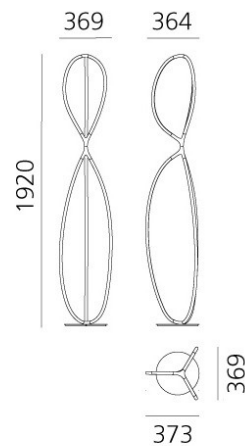

## PRODUCT SPECIFICATION

- Light Source:** 77W, 3000K, 2422 lumens
- IP Code:** 20
- Dimming:** In line dimmer included on cable and dimmable via the Artemide app
- Dimensions:** 36.9cm width  
37.3cm depth  
192cm height