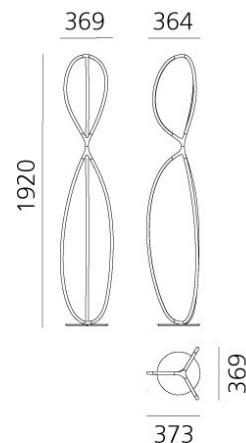

## PRODUCT SPECIFICATION

- Light Source:** 77W, 3000K, 2422 lumens
- IP Code:** 20
- Dimming:** In line dimmer included on cable and dimmable via the Artemide app
- Dimensions:** 36.9cm width  
37.3cm depth  
192cm height