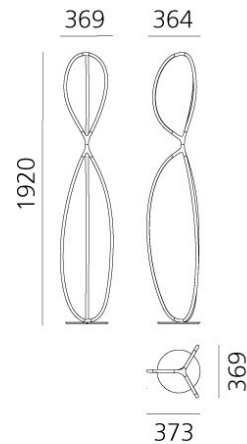

PRODUCT SPECIFICATION

- Light Source:** 77W, 3000K, 2422 lumens
- IP Code:** 20
- Dimming:** In line dimmer included on cable and dimmable via the Artemide app
- Dimensions:** 36.9cm width  
37.3cm depth  
192cm height