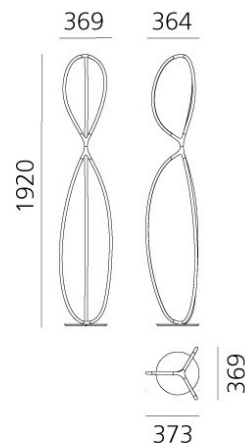

PRODUCT SPECIFICATION

- Light Source:** 77W, 3000K, 2422 lumens
- IP Code:** 20
- Dimming:** In line dimmer included on cable and dimmable via the Artemide app
- Dimensions:** 36.9cm width
37.3cm depth
192cm height