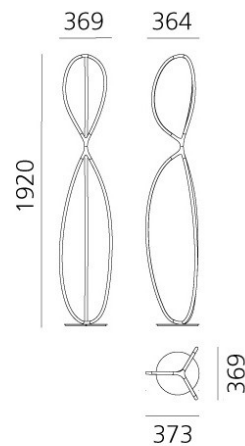

PRODUCT SPECIFICATION

- Light Source:** 77W, 3000K, 2422 lumens
- IP Code:** 20
- Dimming:** In line dimmer included on cable and dimmable via the Artemide app
- Dimensions:** 36.9cm width
37.3cm depth
192cm height