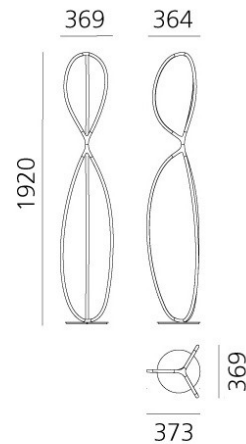

PRODUCT SPECIFICATION

- Light Source:** 77W, 3000K, 2422 lumens
- IP Code:** 20
- Dimming:** In line dimmer included on cable and dimmable via the Artemide app
- Dimensions:** 36.9cm width
37.3cm depth
192cm height