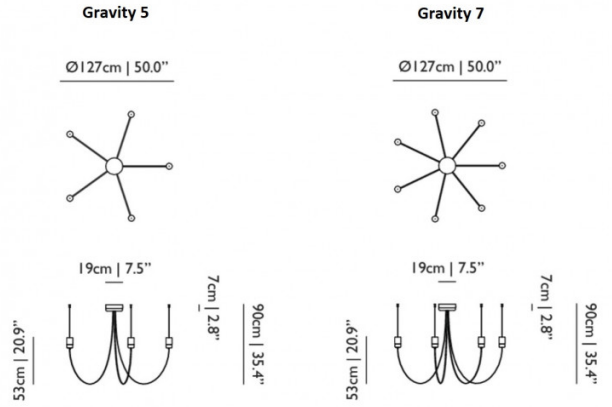

Dimensions: Ø127cm
Drop: 90cm
Ceiling Canopy: Ø19cm

For all sales and technical enquiries, please contact:

+44 (0)114 263 4266

info@davidvillagelighting.co.uk

www.davidvillagelighting.co.uk