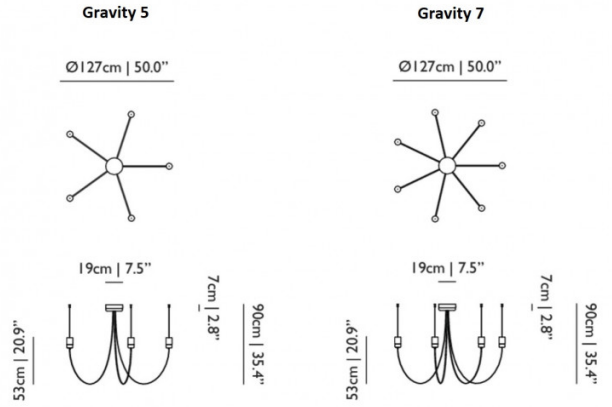

PRODUCT SPECIFICATION

- Light Source:** Gravity 5 - 18W, 2614K, 1025 Lumens
Gravity 7 - 25W, 2614K, 1434 Lumens
- Dimming:** Dimmable via Dali/push to make/switch dimming systems.
Please consult your electrician, additional wiring may be required on site.
- Dimensions:** Ø127cm
Drop: 90cm
Ceiling Canopy: Ø19cm