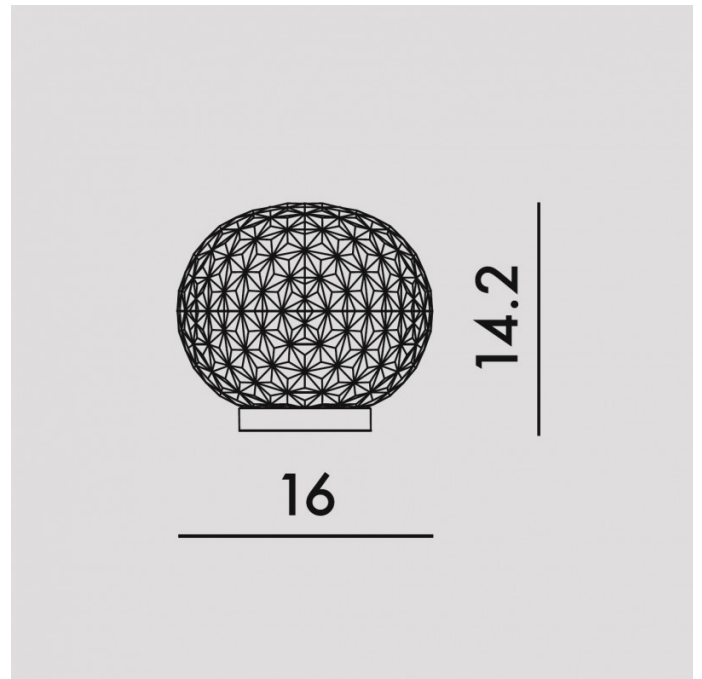

The integrated LED light source is diffused and reflects off the shade, creating an effective and eye-catching glow that will create a warm ambience in the room. The Mini Planet table light is available in three beautiful colours, crystal, smoke and yellow, so you can find the right match for your space. You can also pair with other lights from the range for a consistent light scheme throughout.

PRODUCT SPECIFICATION

Light Source: 1.6W, 2700K, 210 lumens

IP Code: 20

Dimming: In line on/off switch included on cable

Dimensions: Ø16cm
14.2cm height

For all sales and technical enquiries, please contact: