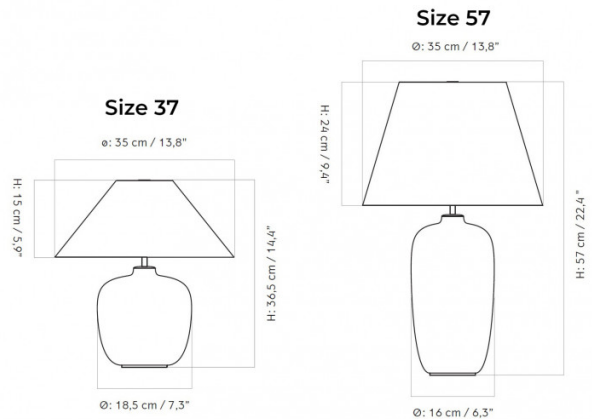

The Torso table light comes in a two finishes, with a sand or black base which are both paired with an off-white shade, making it perfect for many design schemes and interiors. The sand finish comes in the smaller Size 37, whereas the black finish comes in the larger Size 57. The lampshade also has a touch dimmer on the top for 3 light settings so you can create the exact ambience you need. A gorgeous table lamp, this light will work in any home or work environment to provide a warm and ambient glow.

PRODUCT SPECIFICATION

Light Source: **Size 37** - 1 x max 4W E14 LED (included)
Size 57 - 1 x max 6W E27 LED (included)

IP Code: 20

Dimming: Integrated dimmer on the product

Dimensions: Size 37:
 Ø35cm shade
 15cm shade height
 36.5cm height
 Ø18.5cm base

Size 57:
 Ø35cm shade
 24cm shade height
 57cm height
 Ø16cm base

200cm cable length

For all sales and technical enquiries, please contact:

+44 (0)114 263 4266

info@davidvillagelighting.co.uk

www.davidvillagelighting.co.uk